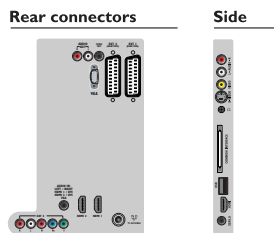

Connectivity

- Ext 1 Scart: Audio L/R, CVBS in, RGB
- Ext 2 Scart: Audio L/R, CVBS in, RGB
- Ext 3: YPbPr, Audio L/R in
- Front / Side connections: HDMI v1.3, S-video in, CVBS in, Audio L/R in, Headphone out, USB 2.0
- Other connections: Audio constant level out, PC Audio in, PC-In VGA, S/PDIF out (coaxial), Common Interface
- HDMI 1: HDMI v1.3
- HDMI 2: HDMI v1.3
- EasyLink (HDMI-CEC): One touch play, System info (menu language), Remote control pass-through, System audio control, System standby

Accessories

- Included Accessories: Tabletop swivel stand, Power cord, Quick start guide, Warranty certificate, Remote Control, 2 x AAA Batteries

Issue date 2009-08-18

Version: 8.9.6

12 NC: 8670 000 49614
EAN: 87 12581 46440 0