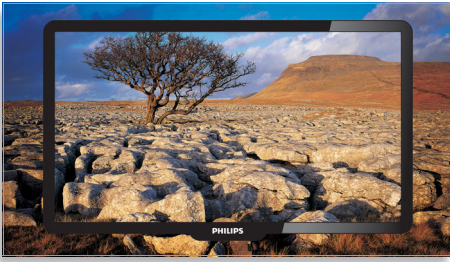

Ready for digital

- MPEG4 HDTV reception via DVB-T and DVB-C tuner with CI+*

NL/22/001

PHILIPS

sense and simplicity

Highlights

Pixel Plus HD

Pixel Plus HD is a picture processing technology that enables viewers to watch content that is vivid, natural and real. The result are superbly life-like pictures with incredible details and depth from any HD source.

Full HD LCD display 1920x1080p

The Full HD screen has the widescreen resolution of 1920 x 1080p. This is the highest resolution of HD sources for the best possible picture quality. It is fully future proof as it supports 1080p signals from all sources, including the most recent like Blu-ray and advanced HD game consoles. The signal processing is extensively upgraded to support this much higher signal quality and resolution. It produces brilliant flicker-free progressive scan pictures with superb brightness and colors.