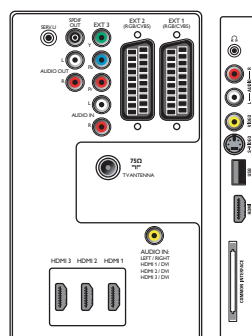

- **Aerial Input:** 75 ohm coaxial (IEC75)
- **TV system:** PAL I, PAL B/G, PAL D/K, SECAM B/G, SECAM D/K, SECAM L/L', DVB COFDM 2K/8K
- **Video Playback:** NTSC, SECAM, PAL
- **DVB:** DVB Terrestrial *
- **Tuner bands:** Hyperband, S-Channel, UHF, VHF

Connectivity

- **Ext 1 Scart:** Audio L/R, CVBS in/out, RGB
- **Ext 2 Scart:** Audio L/R, CVBS in/out, RGB
- **Ext 3:** YPbPr, Audio L/R in
- **Ext 4:** HDMI v1.3
- **Ext 5:** HDMI v1.3
- **Ext 6:** HDMI v1.3
- **EasyLink (HDMI-CEC):** One touch play, System standby
- **Front / Side connections:** HDMI v1.3, S-video in, CVBS in, Audio L/R in, Headphone out, USB
- **Other connections:** Analog audio Left/Right out, PC Audio in, S/PDIF out (coaxial), Common Interface

Power

- **Ambient temperature:** 5 °C to 35 °C
- **Mains power:** 220 - 240V, 50/60Hz
- **Power consumption:** 200 W
- **Standby power consumption:** 0.15 W

Dimensions

- **Set dimensions (W x H x D):** 1046 x 644 x 88 mm
- **Set dimensions with stand (W x H x D):** 1046 x 716 x 262 mm
- **Weight incl. Packaging:** 42 kg
- **Product weight:** 21 kg
- **Product weight (+stand):** 25.5 kg
- **Box dimensions (W x H x D):** 1151 x 793 x 333 mm
- **Color cabinet:** Black cabinet with High Gloss deco

front

- **VESA wall mount compatible:** 400 x 400 mm

Accessories

- **Included Accessories:** Tabletop swivel stand, Power cord, Quick start guide, User Manual, Warranty certificate, Remote Control, Batteries for remote control

Stereo system					Transmission system					
2CS DK	NICAM DK	2CS BG	NICAM I	NICAM LL'	PAL BG	PAL D/K	PAL I	SECAM BG	SECAM DK	SECAM LL'
•	•	•	•	•	•	•	•	•	•	•