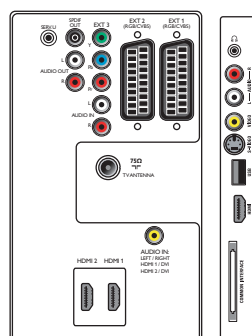

- **Aerial Input:** 75 ohm coaxial (IEC75)
- **TV system:** PAL I, PAL B/G, PAL D/K, SECAM B/G, SECAM D/K, SECAM L/L', DVB COFDM 2K/8K
- **Video Playback:** NTSC, SECAM, PAL
- **DVB:** DVB-T MPEG4
- **Tuner bands:** Hyperband, S-Channel, UHF, VHF
- **Tuner Display:** PLL

Connectivity

- **Ext 1 Scart:** Audio L/R, CVBS in/out, RGB
- **Ext 2 Scart:** Audio L/R, CVBS in/out, RGB
- **Ext 3:** YPbPr, Audio L/R in
- **Ext 4:** HDMI v1.3
- **Ext 5:** HDMI v1.3
- **HDMI-control (CEC features):** One touch play, System standby
- **Front / Side connections:** HDMI v1.3, S-video in, CVBS in, Audio L/R in, Headphone out, USB
- **Other connections:** Analog audio Left/Right out, PC Audio in, S/PDIF out (coaxial), Common Interface

Power

- **Ambient temperature:** 5 °C to 35 °C
- **Mains power:** 220 - 240V, 50/60Hz
- **Power consumption:** 200 W
- **Standby power consumption:** 0.15 W

Dimensions

- **Set dimensions (W x H x D):** 1046 x 644 x 88 mm
- **Set dimensions with stand (W x H x D):** 1046 x 716 x 262 mm
- **Weight incl. Packaging:** 42 kg
- **Product weight:** 21 kg
- **Product weight (+stand):** 25.5 kg
- **Box dimensions (W x H x D):** 1151 x 793 x 333 mm
- **Color cabinet:** Black cabinet with High Gloss deco

front

- **VESA wall mount compatible:** 400 x 400 mm

Accessories

- **Included Accessories:** Power cord, Quick start guide, User Manual, Warranty certificate, Remote Control, Batteries for remote control

Stereo system					Transmission system					
2CS DK	NICAM DK	2CS BG	NICAM I	NICAM LL'	PAL BG	PAL D/K	PAL I	SECAM BG	SECAM DK	SECAM LL'
•	•	•	•	•	•	•	•	•	•	•