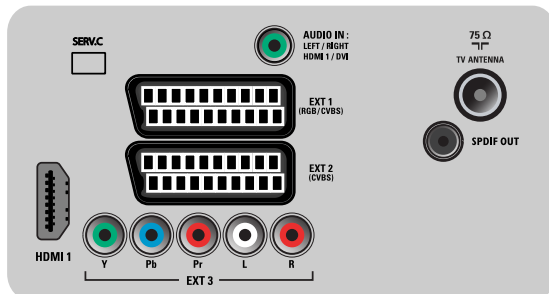

- Ext 1 Scart: Audio L/R, RGB
- Ext 2 Scart: Audio L/R
- Number of Scarts: 2
- Ext 3: YPbPr, Audio L/R in
- Front / Side connections: HDMI v1.3, CVBS in, Audio L/R in
- Audio Output - Digital: Coaxial (cinch)
- Other connections: S/PDIF out (coaxial)
- HDMI 1: HDMI v1.3
- EasyLink (HDMI-CEC): One touch play, EasyLink, System standby

- Power consumption (typical): 125 W
- Power consumption: 195 W
- Standby power consumption: 0.30 W

Dimensions

- Set dimensions (W x H x D): 1026 x 667.4 x 82.4 mm
- Set dimensions with stand (W x H x D): 1026 x 727.4 x 261.5 mm
- Product weight: 17.38 kg
- Product weight (+stand): 19.5 kg
- Box dimensions (W x H x D): 1170 x 787 x 260 mm
- Color cabinet: High gloss black deco front black cabinet
- VESA wall mount compatible: 200 x 200 mm

Accessories

- Included Accessories: Table top stand, Power cord, Quick start guide, User Manual, Warranty certificate, Remote Control, 2 x AAA Batteries

Rear connectors

Side

Issue date 2009-08-12

Version: 6.0.2