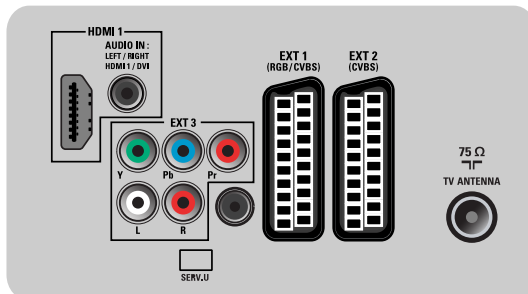

- Multimedia connections: USB
- Playback Formats: MP3, Slideshow files (.alb), JPEG Still pictures

Tuner/Reception/Transmission

- Aerial Input: 75 ohm coaxial (IEC75)
- TV system: PAL I, PAL B/G, SECAM B/G, SECAM L/L', DVB COFDM 2K/8K
- Video Playback: NTSC, SECAM, PAL
- DVB: DVB-T MPEG4*
- Tuner bands: Hyperband, S-Channel, UHF, VHF

Connectivity

- Ext 1 Scart: Audio L/R, RGB
- Ext 2 Scart: Audio L/R
- Number of Scarts: 2
- Ext 3: YPbPr, Audio L/R in
- Front / Side connections: HDMI v1.3, CVBS in, Audio L/R in, USB 2.0
- Audio Output - Digital: Coaxial (cinch)

- Other connections: S/PDIF out (coaxial), Common Interface
- HDMI 1: HDMI v1.3
- EasyLink (HDMI-CEC): One touch play, EasyLink, System standby

Power

- Ambient temperature: 5 °C to 40 °C
- Mains power: 220-240V, 50Hz
- Power consumption (typical): 125 W
- Power consumption: 195 W
- Standby power consumption: 0.30 W

Dimensions

- Set dimensions (W x H x D): 1026 x 667.4 x 82.4 mm
- Set dimensions with stand (W x H x D): 1026 x 727.4 x 261.5 mm
- Weight incl. Packaging: 23.6 kg
- Product weight: 17.38 kg
- Product weight (+stand): 19.5 kg
- Box dimensions (W x H x D): 1170 x 787 x 260 mm
- Color cabinet: High gloss black deco front with black cabinet
- VESA wall mount compatible: 200 x 200 mm

Accessories

- Included Accessories: Table top stand, Power cord, Quick start guide, User Manual, Warranty certificate, Remote Control, 2 x AAA Batteries, Software declaration

Rear connectors

Side