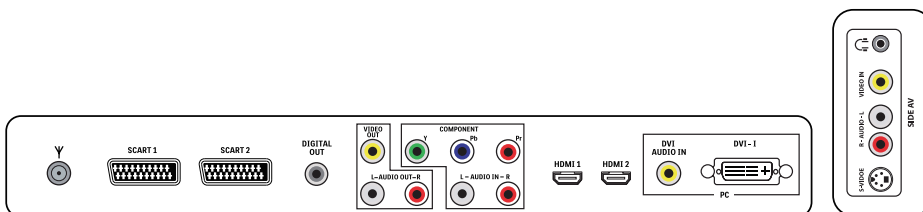

Virtual surround sound

Virtual surround sound creates additional audio channels for a theater-like audio experience.

Compact and slim design

This design style emphasizes a slim, compact look that saves space and fits in anywhere.

Smart Picture and Smart Sound

Philips preset modes for Smart Picture and Smart Sound provide you with direct access via a single key on the remote control. You can select optimized picture and sound settings for the various picture and sound modes.

2 HDMI inputs

HDMI makes an uncompressed digital RGB connection from the source to the screen. By eliminating conversion to an analog signal, it delivers an unblemished image. The non-degraded signal reduces flicker and leads to a clearer picture. HDMI intelligently communicates the highest output resolution with the source device. The HDMI input is fully backward compatible with DVI sources but includes digital audio. HDMI uses HDCP copy protection. With 2 HDMI inputs you can connect multiple HD sources, for instance an HD settop box, and a Blu-ray player. Your TV is fully prepared for the HD future.

PC input

With PC input you can connect your TV to a computer and use the TV as a PC monitor.

Issue date 2008-07-03

Version: 1.2.5

12 NC: 8670 000 36327
EAN: 87 12581 38937 6

© 2008 Koninklijke Philips Electronics N.V.
All Rights reserved.

Specifications are subject to change without notice.
Trademarks are the property of Koninklijke Philips Electronics N.V. or their respective owners.

www.philips.com