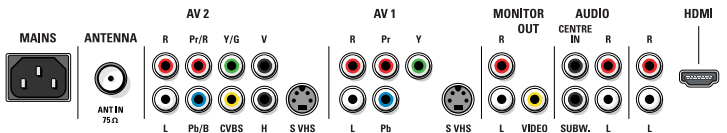

Specifications

Picture/Display

- **Aspect ratio:** 16:9
- **Brightness:** 1000 cd/m²
- **Contrast ratio (typical):** 3000:1
- **Viewing angle (h / v):** 160 / 160 degree
- **Diagonal screen size:** 42 inch / 107 cm
- **Display screen type:** Plasma HD panel
- **Panel resolution:** 1024 x 768p
- **Picture enhancement:** 3D Combfilter, Active Control + Light sensor, Digital Crystal Clear, Digital Natural Motion, Jagged Line Suppression, Movie Plus, Pixel Plus 2, Progressive Scan, Widescreen Plus
- **Screen enhancement:** Anti ageing circuit, Anti-Reflection coated screen

Ambilight

- **Ambilight Features:** Auto adaptive to video content, Full operation in stand-by
- **Color Settings:** Full Multi Color
- **Dimming Function:** Manual and via Light Sensor
- **Preset modes:** 6 Preset modes and user preset, 2 Active Adaptive preset modes

Supported Display Resolution

Computer formats

Resolution	Refresh rate
640 x 480	60Hz
800 x 600	60Hz
1024 x 768	60Hz

Video Formats

Resolution	Refresh rate
640 x 480i	1Fh
640 x 480p	2Fh
720 x 576i	1Fh
720 x 576p	2Fh
1280 x 720p	3Fh
1920 x 1080i	2Fh
1920 x 1152i	2Fh

Sound

- **Output power (RMS):** 2x15W
- **Sound Enhancement:** Auto Volume Leveller, Digital Signal Processing, Dynamic Bass Enhancement, Graphic Equaliser, Smart Sound
- **Sound System:** Virtual Dolby Surround

Loudspeakers

- **Built-in speakers:** 4
- **Loudspeaker types:** Integrated woofers with wOOx, Dome tweeter

Rear connectors

Side connectors

Tuner/Reception/Transmission

- **Aerial Input:** 75 ohm coaxial (IEC75)
- **Tuner bands:** Hyperband, S-Channel, UHF, VHF
- **TV system:** NTSC, PAL, SECAM
- **Video Playback:** NTSC, PAL, SECAM

Connectivity

- **AV 1:** (1, 2, 3Fh autoranging), Audio L/R in, Component Video in, Y/C, YPbPr
- **AV 2:** (1, 2, 3Fh autoranging), Audio L/R in, Component Video in, CVBS, RGB+H/V, Y/C, YPbPr
- **AV 3:** Audio L/R in, HDCP, HDMI (Digital Stream & S/PDIF)
- **Other connections:** Analog audio Left/Right out, Centre Speaker connection in, Monitor out, CVBS, L/R (cinch), Subwoofer out

Convenience

- **Child Protection:** Child Lock+Parental Control
- **Clock:** Smart Clock
- **Ease of Installation:** Automatic Tuning System (ATS), PLL Digital Tuning, Plug & Play
- **Ease of Use:** 9-channel smart surf list, Backlighted side controls, Delta Volume per preset, Program List, Smart Picture Control, Smart Sound Control
- **Remote Control:** Multi-functional
- **Remote control type:** RC4302
- **Screen Format Adjustments:** 6 Widescreen Modes, Auto Format, Subtitle and Heading Shift
- **Teletext:** 1200 page Hypertext
- **Teletext enhancements:** Habit Watch, Program information Line, Word Search

Accessories

- **Included Accessories:** Table top stand, Wall mounting bracket

Dimensions

- **Product dimensions (WxDxH):** 1105 x 775 x 98mm
- **Weight incl. Packaging:** 54 kg
- **Product weight:** 42 kg
- **Carton dimensions (WxDxH):** 1190 x 966 x 297mm
- **Color cabinet:** Pearl White Silver (11092)

Power

- **Ambient temperature:** 5 °C to 40 °C
- **Mains power:** AC 220 - 240 V +/- 10%
- **Power consumption:** 234 W
- **Standby power consumption:** 1,8

Product highlights

Plasma WXGA Panel, 1024 x 768p

This state-of-the-art plasma screen technology gives you widescreen HD resolution of up to 1024 x 768p pixels. It produces brilliant flicker-free progressive scan pictures with optimum brightness and superb colors. This vibrant and sharp image will provide you with an enhanced viewing experience.

HD Ready

Enjoy the exceptional picture quality of a true High Definition TV signal and be fully prepared for HD sources like HDTV broadcast, Blu-ray DVD or HDVD. HD ready is a protected label that offers picture quality beyond that of progressive scan. It conforms to strict standards laid out by EICTA to offer a HD screen that displays the benefits of resolution and picture quality of a High Definition TV signal. It has a universal connection for both analog YPbPr and uncompressed Digital connection of DVI or HDMI, supporting HDCP. It can display 720p, and 1080i signals at 50 and 60Hz.

Pixel Plus 2

Pixel Plus 2 is a digital picture processing technology that improves the resolution of still and moving pictures. It does more than adding pixels, it also makes the pixels better, resulting in incredible sharpness and picture depth every time and from any source. And it does not just improve the resolution either, because you also benefit from improved color reproduction, resulting in the finest color details and superior brilliance.