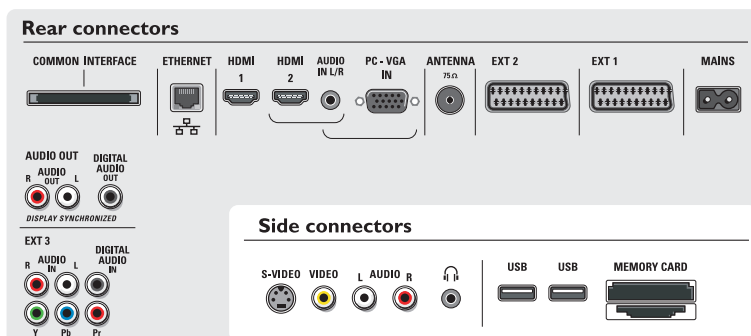

Connectivity

- **Ext 1 Scart:** Audio L/R, CVBS in/out, RGB
- **Ext 2 Scart:** Audio L/R, CVBS in/out, RGB, Y/C
- **Ext 3:** YPbPr
- **Ext 4:** HDMI
- **Ext 5:** HDMI
- **Ext 6:** VGA PC-in, Audio L/R in
- **Front / Side connections:** Audio L/R in, CVBS in, Headphone out, S-video in, 2x USB, Multi-slot memory card reader
- **Other connections:** Analogue audio Left/Right out, Ethernet, S/PDIF in (coaxial), S/PDIF out (coaxial), Common Interface

Power

- **Ambient temperature:** 5 °C to 40 °C
- **Mains power:** AC 220 - 240 V +/- 10%
- **Power consumption:** 248 W
- **Standby power consumption:** 0.8W

Dimensions

- **Set dimensions (W x H x D):** 1095 x 764 x 114 mm
- **Set dimensions with stand (H x D):** 824 x 290 mm
- **Weight incl. Packaging:** 59 kg
- **Product weight:** 35 kg
- **Box dimensions (W x H x D):** 1292 x 1064 x 323 mm
- **Colour cabinet:** High Gloss Black
- **VESA wall mount compatible:** 800 x 400 mm

Accessories

- **Included Accessories:** Tabletop swivel stand, RF antenna cable
- **Optional accessories:** Floor stand

Product highlights

Full HD LCD display 1920x1080p

This display has a resolution that is referred to as Full HD. The state-of-the-art LCD screen technology has the full high-definition widescreen resolution of 1080 progressive lines, each with 1920 pixels. This allows the best possible picture quality for HD input signals with up to 1080 lines. It produces brilliant flicker-free progressive scan pictures with optimum brightness and superb colours. This vibrant and sharp image will provide you with an enhanced viewing experience.

Integrated Digital DVB-T tuner

The integrated DVB-T tuner lets you receive Digital Terrestrial TV to watch or record. This means you do not need an additional set top box and the additional cables.

HD Ready