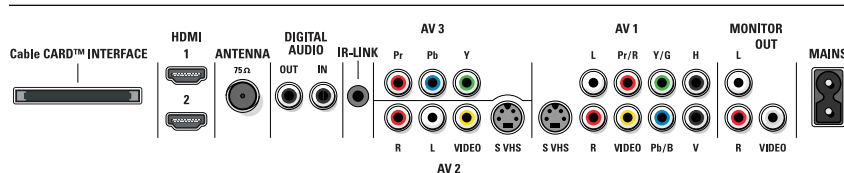

Multimedia Applications

- **Digital Content Management:** Digital Media Reader
- **Memory Card Types:** Compact Flash type I, Compact Flash type II, Memory Stick, Microdrive, MultiMedia Card (MMC), Secure Digital Card (SD), Smart Media Card
- **Multimedia connections:** USB
- **Playback Formats:** JPEG Still pictures, MP3, Slideshow files (.alb)

Tuner/Reception/Transmission

- **TV system:** ATSC, NTSC
- **Video Playback:** NTSC
- **Aerial Input:** 75 ohm F-type
- **Cable:** Digital Cable Ready CableCARD, Unscrambled Digital Cable -QAM

Connectivity

- **Other connections:** Cable Card Interface, G-link (TV Guide link), Monitor out, CVBS, L/R (cinch), S/PDIF in (coaxial), S/PDIF out (coaxial)
- **AV 1:** (1, 2, 3Fh autoranging), Audio L/R in, Component Video in, CVBS in, RGB+H/V, Y/C, YPbPr
- **AV 2:** Audio L/R in, CVBS, Y/C
- **AV 3:** YPbPr, S/PDIF digital coaxial
- **AV 4:** HDMI
- **AV 5:** HDMI
- **Front / Side connections:** Audio L/R in, CVBS in, Headphone out, S-video in, 2x USB

Power

- **Power consumption:** 292 W
- **Standby power consumption:** <2
- **Mains power:** AC 110-120V (+/-10%)
- **Ambient temperature:** 5 °C to 40 °C

Dimensions

- **Product dimension (WxDxH) inch:** 48.8 x 26.8 x 4.1"
- **Product weight (lb):** 77.2
- **Color cabinet:** Pearl White Silver 11092
- **VESA wall mount compatible:** 800 x 400 mm

Accessories

- **Included Accessories:** Table top stand, Wall mounting bracket

Rear connectors

Side connectors