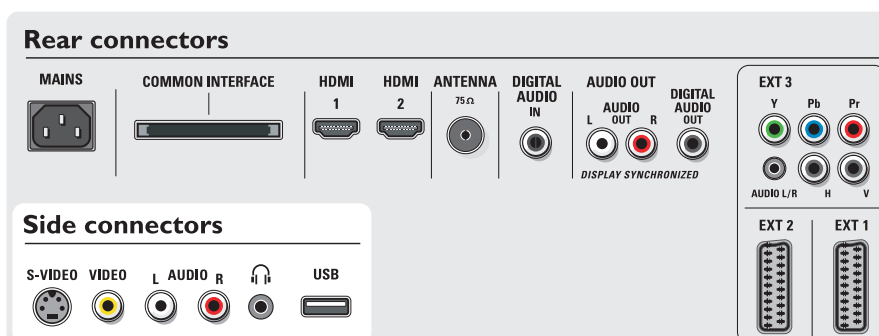

Convenience

- **Child Protection:** Child Lock+Parental Control
- **Clock:** Smart Clock
- **Ease of Installation:** Auto Program Naming, Automatic Channel Install(ACI), Automatic Tuning System (ATS), Autostore, PLL Digital Tuning, Plug & Play
- **Ease of Use:** Auto Volume Leveller (AVL), Delta Volume per preset, Graphical User Interface, On Screen Display, Side Control, Program List, 4 favorite lists
- **Electronic Program Guide:** Now + Next EPG
- **Picture in Picture:** Text dual screen
- **Remote Control:** Amp, DVD, Sat, STB (Set-Top Box), VCR, Multi-functional
- **Remote control type:** RC4401
- **Screen Format Adjustments:** 4:3, Auto Format, Movie expand 14:9, Movie expand 16:9, Subtitle and Heading Shift, Super Zoom, Widescreen, 6 Widescreen Modes
- **Teletext:** 1200 page Hypertext
- **Teletext enhancements:** Habit Watch, Program information Line
- **VESA Mount:** Vesa compliant

Accessories

- **Included Accessories:** Table top stand, RF antenna cable
- **Optional accessories:** Floor stand

Dimensions

- **Set dimensions (W x H x D):** 1138 x 796 x 114 mm
- **Set dimensions with stand (H x D):** 856 x 290 mm
- **Weight incl. Packaging:** 67 kg
- **Product weight:** 44 kg
- **Color cabinet:** High Gloss Black
- **VESA wall mount compatible:** 600 x 200 mm
- **Box dimensions (W x H x D):** 1292 x 1121 x 323 mm

Power

- **Ambient temperature:** 5 °C to 40 °C
- **Mains power:** AC 110 - 240 V +/- 10%
- **Power consumption:** 365 W
- **Standby power consumption:** 1W