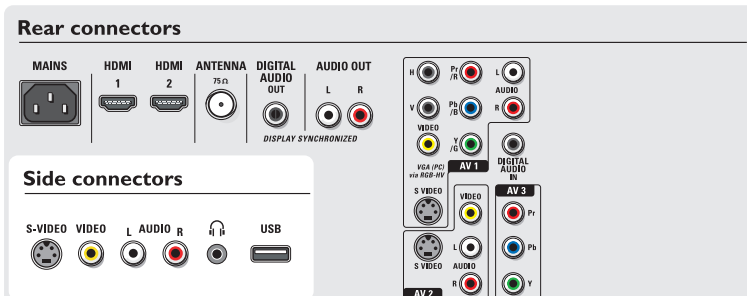

Power

- Ambient temperature: 5 °C to 40 °C
- Mains power: AC 110 - 240 V +/- 10%
- Power consumption: 372 W
- Standby power consumption: 0.6W

Dimensions

- Color cabinet: Black and Silver
- Set dimensions in inch (W x H x D): 44.7 x 31.4 x 4.5 inch
- Set dimensions with stand in inch (W x H x D): 44.7 x 33.9 x 11.4 inch
- Product weight (lb): 97 lb
- Box dimensions in inch (W x H x D): 50.9 x 44.1 x 12.7 inch
- Weight incl. Packaging (lb): 147.5 lb
- VESA wall mount compatible: 600 x 200 mm

Accessories

- Included Accessories: Table top stand, RF antenna cable

Flat HDTV with Pixel Plus 3 HD and Ambilight 2 channel
42" plasma integrated digital

42PF9631D/37

Product highlights

Plasma WXGA Panel, 1024 x 768p