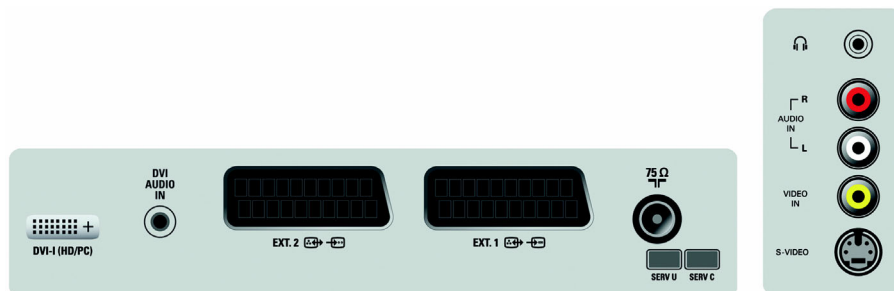

Tuner / Reception / Transmission

- **Tuner bands:** Hyper band, S channel, UHF, VHF
- **TV system:** PAL, PAL B/G, PAL D/K, PAL I, SECAM, SECAM B/G, SECAM D/K, SECAM L/L'
- **Video playback:** NTSC, PAL, SECAM
- **Aerial input:** 75 ohm coaxial (IEC75)
- **Tuner display:** PLL
- **Number of preset channels:** 100
- **DVB:** DVB Terrestrial

Connectivity

- **Number of scarts:** 2
- **Ext 1 Scart:** Audio L/R, CVBS in/out, RGB
- **Ext 2 Scart:** Audio L/R, CVBS in/out, S video in
- **Other connections:** Antenna IEC75, DVI-I, Common Interface
- **Front / Side connections:** Audio in, CVBS in, Headphone out, S-Video in
- **Audio output - digital:** AC3 over S/PDIF (Optical)
- **AV 3:** DVI-I with HDCP, HDMI compatible, Audio L/R in, VGA PC-in

Power

- **Power consumption:** 450w W
- **Standby power consumption:** < 1 W

- **Ambient temperature:** +5 C to +40C
- **Power supply:** AC 90-240
- **Mains power:** AC 220 -240 V +/- 10%

Dimensions

- **Product weight:** 39 kg
- **Dimensions (with base) (W x H x D):** 1236 x 720 x 280 mm
- **Weight incl. packaging:** 45 kg
- **Set dimensions (W x H x D):** 1236 x 680 x 104 mm
- **Box dimensions (W x H x D):** 1320 x 939 x 330 mm
- **Colour cabinet:** Silver Frost

Accessories

- **Included accessories:** Power cord, Quick start guide, Registration card, Remote control, User manual, Table top stand

Loudspeakers

- **Built-in speakers:** 2

Stereo system					Transmission system					
2CS DK	NICAM DK	2CS BG	NICAM I	NICAM LL'	PAL BG	PAL D/K	PAL I	SECAM BG	SECAM DK	SECAM LL'
•	•	•	•	•	•	•	•	•	•	•

Date of issue 2006-07-01

Version: 20.0

12 NC: 8670 000 22351
EAN: 87 10895 89840 9

Specifications are subject to change without notice.
Trademarks are the property of Koninklijke Philips Electronics N.V. or their respective owners.
© 2006 Koninklijke Philips Electronics N.V.
All Rights reserved.
www.philips.com