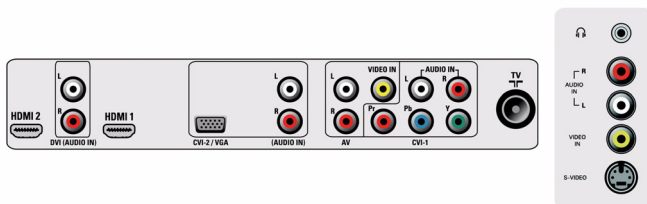

- **Child Protection:** Child Lock
- **Clock:** Sleep Timer, Wake up Clock
- **Ease of Installation:** Auto Program Naming, Autostore, Fine Tuning, Program Name, Sorting
- **Ease of Use:** Program List, Side Control, Smart Picture Control, Smart Sound Control
- **Picture in Picture:** Picture in graphics, Twin page text
- **Remote Control:** TV, DVD, Multi-functional
- **Remote control type:** RCFE06FRS00
- **Screen Format Adjustments:** 4:3, Movie expand 14:9, Movie expand 16:9, Subtitle Zoom, Super Zoom, Widescreen
- **Teletext:** 10 page Smart Text
- **Teletext enhancements:** 4 favourite pages, Program information Line
- **VESA Mount:** 800 x 400 mm

Accessories

- **Included Accessories:** Table top stand, Wall mounting bracket, Power cord, Quick start guide, User Manual, Warranty certificate, Remote Control, Batteries for remote control
- **Optional accessories:** Floor stand

Dimensions

- **Dimensions (with base) (W x H x D):** 1249 x 760 x 305 mm
- **Dimensions (without base) (W x H x D):** 1249 x 697 x 111 mm
- **Weight incl. Packaging:** 47 kg
- **Product weight:** 32 kg
- **Box dimensions (W x H x D):** 1364 x 957 x 330 mm
- **Color cabinet:** Silver Frost Bi-Color with Tempered Glass Deco Front

Power

- **Ambient temperature:** 5 °C to 40 °C
- **Mains power:** AC 220 - 240 V +/- 10%
- **Power consumption:** 90 W Normal Operation W
- **Standby power consumption:** < 1 W

Stereo system					Transmission system					
NICAM DK	2CS BG	NICAM I	NICAM BG	NICAM LL'	PAL BG	PAL D/K	PAL I	SECAM BG	SECAM DK	SECAM LL'
•	•	•	•	•	•	•	•	•	•	•