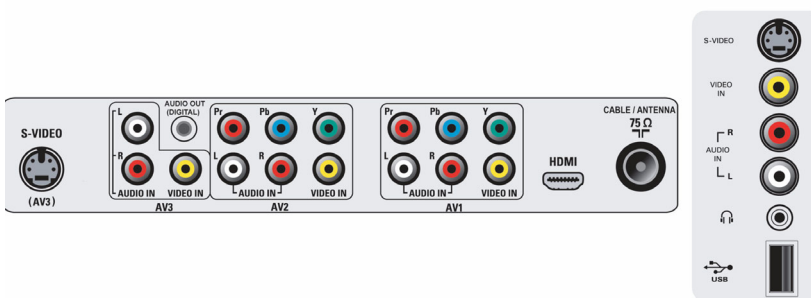

This set uses the power of the Pixel Plus processor to increase the number of lines and the number of pixels. The result is razor sharp pictures with incredible detail and dept, every time from any source.

Dolby Digital

Because Dolby Digital and DTS, the world's leading digital multi-channel audio standards, make use of the way the human ear naturally processes sound, you experience superb quality surround sound audio with realistic spatial cues.

USB Multimedia Connector

The USB connector allows access to multimedia .jpg, .mp3, .mp3-pro and .alb files of most USB-sticks and most digital cameras (USB 1.1 memory-class device). Plug the USB into the slot at the side of the TV and access your photos or music files. This makes you easily viewing and sharing your photos and music.

Plug & Play

Plug & Play gives you the ability to install or add a new component and have it work without having to perform any complex installation procedure or technical analysis.

HDMI input

HDMI makes an uncompressed digital RGB connection from the source to the screen. By eliminating conversion to an analog signal, it delivers an unblemished image. The non-degraded signal reduces flicker and leads to a clearer picture. HDMI intelligently communicates the highest output resolution with the source device. The HDMI input is fully backward compatible with DVI sources but includes digital audio. HDMI uses HDCP copy protection.

Date of issue 2006-07-21

Version: 10.0

12 NC: 8670 000 23558
UPC: 6 09585 11134 9

Specifications are subject to change without notice.
Trademarks are the property of Koninklijke Philips Electronics N.V. or their respective owners.
© 2006 Koninklijke Philips Electronics N.V.
All Rights reserved.
www.philips.com