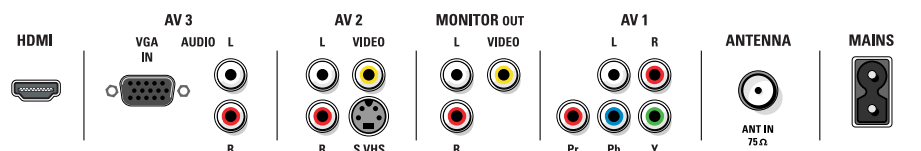

Video Formats

Resolution	Refresh rate
640 x 480i	1Fh
640 x 480p	2Fh
720 x 576i	1Fh
720 x 576p	2Fh
1280 x 720p	3Fh
1920 x 1080i	2Fh

Sound

- **Sound System:** Virtual Dolby Surround
- **Output power (RMS):** 2 x 15W
- **Sound Enhancement:** Dynamic Bass Enhancement
- **Equalizer:** 5-bands

Rear connectors

Side connectors

Auto Volume Leveller (AVL), Program List, Smart Sound Control

- **Remote control type:** RCFE05SPS00
- **Picture in Picture:** Picture in graphics, Twin page text
- **Remote Control:** Amp, DVD, Multi-functional, TV
- **Screen Format Adjustments:** Auto Format, Subtitle and Heading Shift, 4:3, Subtitle Zoom, Super Zoom, Widescreen, Zoom 14:9, Zoom 16:9
- **Clock:** Sleep Timer