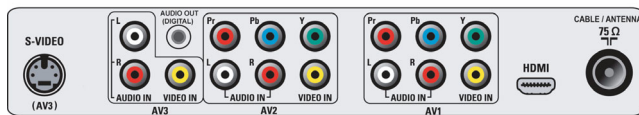

Dolby Digital Surround

Because Dolby Digital and DTS, the world's leading digital multi-channel audio standards, make use of the way the human ear naturally processes sound, you experience superb quality surround sound audio with realistic spatial cues.

USB Multimedia Connector

The USB connector allows access to multimedia jpg, mp3 and alb files of most USB-sticks and most digital cameras (USB 1.1 memory-class device). Plug the USB into the slot at the side of the TV and access your photos or music files. This makes you easily viewing and sharing your photos and music.

Plug & Play

Plug & Play gives you the ability to install or add a new component and have it work without having to perform any complex installation procedure or technical analysis.

HDMI input

HDMI makes an uncompressed digital RGB connection from the source to the screen. By eliminating conversion to an analog signal, it delivers an unblemished image. The non-degraded signal reduces flicker and leads to a clearer picture. HDMI intelligently communicates the highest output resolution with the source device. The HDMI input is fully backward compatible with DVI sources but includes digital audio. HDMI uses HDCP copy protection.

Issue date 2008-04-12

Version: 1.0.2

12 NC: 8670 000 26396
UPC: 6 09585 12449 3

© 2008 Koninklijke Philips Electronics N.V.
All Rights reserved.

Specifications are subject to change without notice.
Trademarks are the property of Koninklijke Philips Electronics N.V. or their respective owners.

www.philips.com