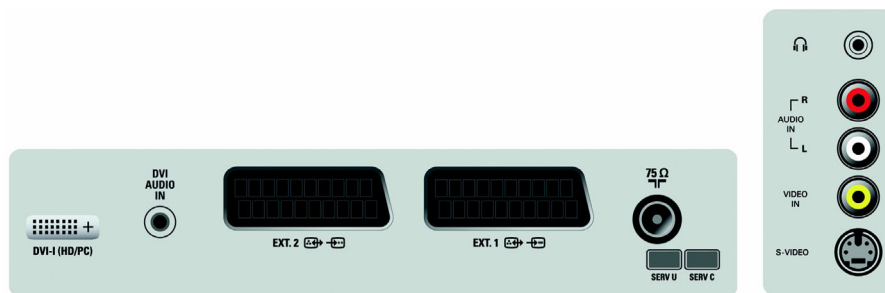

Pulse Killer Chip

Electrical interferences are neutralised by a built in chip called PKC

Active Control + Light Sensor

Active Control is a unique and intelligent way of optimizing picture quality by measuring and analyzing the incoming signal to automatically adjust picture quality settings. Active Control with Light Sensor uses a sensor to adjust the picture brightness depending on the room light conditions.

Virtual Dolby Surround

Incredible Surround is an audio technology from Philips that dramatically magnifies the sound field to immerse you in the audio. Using state-of-the-art electronic phase shifting, Incredible Surround mixes sounds from left and right in such a way that it expands the virtual distance between the two speakers. This wider spread greatly enhances the stereo effect and creates a more natural sound dimension. Incredible Surround means you experience total surround with greater depth and width of sound without the use of additional speakers.

Watch analog, record digital

PC input

With PC input you can connect your TV to a computer and use the TV as a PC monitor.

Stereo system					Transmission system					
2CS DK	NICAM DK	2CS BG	NICAM I	NICAM LL'	PAL BG	PAL D/K	PAL I	SECAM BG	SECAM DK	SECAM LL'
•	•	•	•	•	•	•	•	•	•	•