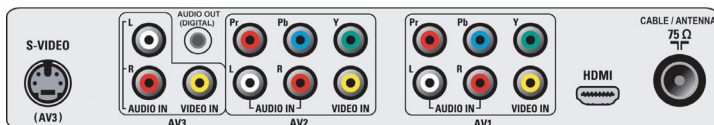

Dolby Digital Surround

Because Dolby Digital and DTS, the world's leading digital multi-channel audio standards, make use of the way the human ear naturally processes sound, you experience superb quality surround sound audio with realistic spatial cues.

USB Multimedia Connector

The USB connector allows access to multimedia jpg, mp3 and alb files of most USB-sticks and most digital cameras (USB 1.1 memory-class device). Plug the USB into the slot at the side of the TV and access your photos or music files. This makes you easily viewing and sharing your photos and music.

Plug & Play

Plug & Play gives you the ability to install or add a new component and have it work without having to perform any complex installation procedure or technical analysis.

HDMI input

HDMI makes an uncompressed digital RGB connection from the source to the screen. By eliminating conversion to an analog signal, it delivers an unblemished image. The non-degraded signal reduces flicker and leads to a clearer picture. HDMI intelligently communicates the highest output resolution with the source device. The HDMI input is fully backward compatible with DVI sources but includes digital audio. HDMI uses HDCP copy protection.

Issue date 2007-09-14

Version: 1.0

12 NC: 8670 000 26396
UPC: 6 09585 12449 3

© 2007 Koninklijke Philips Electronics N.V.
All Rights reserved.

Specifications are subject to change without notice.
Trademarks are the property of Koninklijke Philips Electronics N.V. or their respective owners.

www.philips.com