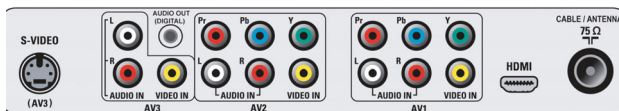

Multimedia Applications

- **Digital Content Management:** Digital Media Reader
- **Multimedia connections:** USB memory class device
- **Playback Formats:** JPEG Still pictures, MP3, Slideshow files (.alb)

Tuner/Reception/Transmission

- **Tuner bands:** Hyperband, S-Channel, UHF, VHF
- **TV system:** ATSC, NTSC
- **Video Playback:** NTSC
- **Aerial Input:** 75 ohm F-type
- **Cable:** Unscrambled Digital Cable -QAM

Connectivity

- **AV 1:** Audio L/R in, CVBS in, YPbPr
- **AV 2:** Audio L/R in, CVBS, YPbPr
- **AV 3:** Audio L/R in, CVBS in, S-Video Y/C
- **Front / Side connections:** Audio L/R in, CVBS in, Headphone out, S-video in, USB
- **Audio Output - Digital:** Coaxial (cinch)
- **Other connections:** HDMI

Power

- **Power consumption:** 400 W
- **Standby power consumption:** < 1 W (110V)
- **Mains power:** AC 110 - 240 V, 50/60 Hz
- **Ambient temperature:** 5 °C to 40 °C

Dimensions

- **Product weight (lb):** 86.2 (with stand), 82.1 (without stand)
- **Weight incl. Packaging (lb):** 103.4
- **Box dimensions in inch (W x H x D):** 52.3 x 37 x 13 inch
- **Set dimensions in inch (W x H x D):** 48.7 x 26.7 x 4.1 inch
- **Set dimensions with stand in inch (W x H x D):** 48.7 x 28.3 x 11 inch

Accessories

- **Included Accessories:** Table top stand, User Manual, Remote Control, Registration card, Quick start guide, Power cord

42PF5321D/37

Product highlights

Plasma WXGA Panel, 1024 x 768p

This state-of-the-art plasma screen technology gives you widescreen HD resolution of up to 1024 x 768p pixels. It produces brilliant flicker-free progressive scan pictures with optimum brightness and superb colors. This vibrant and sharp image will provide you with an enhanced viewing experience.

Integrated HDTV Cable Ready

The built-in HDTV tuner that receives and displays terrestrial ATSC and unscrambled cable signals

Pixel Plus

Pixel Plus is a digital picture processing technology that increases the number of lines and the number of pixels. The result is razor sharp pictures with incredible detail and depth, every time from any source.

Dolby Digital Surround

Because Dolby Digital and DTS, the world's leading digital multi-channel audio standards, make use of the way the human ear naturally processes sound, you experience superb quality surround sound audio with realistic spatial cues.

USB Multimedia Connector

The USB connector allows access to multimedia jpg, mp3 and alb files of most USB-sticks and most digital cameras (USB 1.1 memory-class device). Plug the USB into the slot at the side of the TV and access your photos or music files. This makes you easily viewing and sharing your photos and music.

Plug & Play

Plug & Play gives you the ability to install or add a new component and have it work without having to perform any complex installation procedure or technical analysis.

HDMI input

HDMI makes an uncompressed digital RGB connection from the source to the screen. By eliminating conversion to an analog signal, it delivers an unblemished image. The non-degraded signal reduces flicker and leads to a clearer picture. HDMI intelligently communicates the highest output resolution with the source device. The HDMI input is fully backward compatible with DVI sources but includes digital audio. HDMI uses HDCP copy protection.