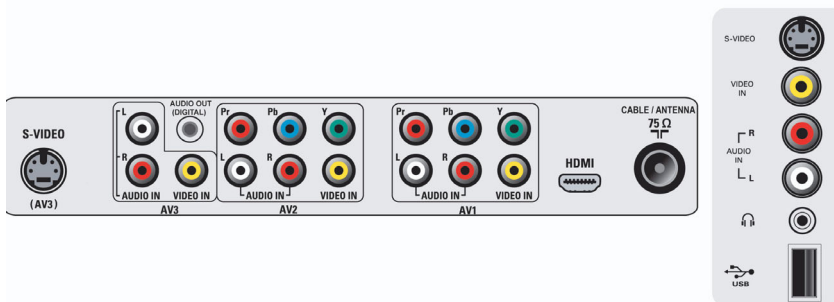

USB Multimedia Connector

The USB connector allows access to multimedia jpg, mp3 and alb files of most USB-sticks and most digital cameras (USB 1.1 memory-class device). Plug the USB into the slot at the side of the TV and access your photos or music files. This makes you easily viewing and sharing your photos and music.

Plug & Play

Plug & Play gives you the ability to install or add a new component and have it work without having to perform any complex installation procedure or technical analysis.

HDMI input

HDMI makes an uncompressed digital RGB connection from the source to the screen. By eliminating conversion to an analog signal, it delivers an unblemished image. The non-degraded signal reduces flicker and leads to a clearer picture. HDMI intelligently communicates the highest output resolution with the source device. The HDMI input is fully backward compatible with DVI sources but includes digital audio. HDMI uses HDCP copy protection.