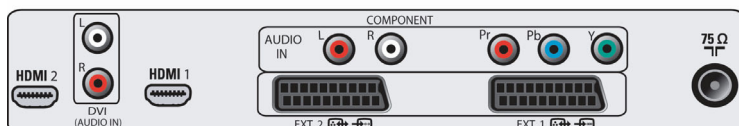

Tuner/Reception/Transmission

- **Tuner bands:** Hyperband, S-Channel, UHF, VHF
- **TV system:** PAL, SECAM
- **Video Playback:** NTSC, PAL, SECAM
- **Aerial Input:** 75 ohm coaxial (IEC75)
- **Tuner Display:** PLL
- **Number of Preset Channels:** 100

Connectivity

- **Ext 1 Scart:** Audio L/R, CVBS in/out, RGB
- **Ext 2 Scart:** Audio L/R, CVBS in/out, S-video in
- **Front / Side connections:** Audio L/R in, CVBS in, Headphone out, S-video in
- **Number of Scarts:** 2
- **Other connections:** Antenna IEC75
- **Ext 4:** YPbPr
- **Ext 5:** HDMI

Power

- **Power consumption:** 220 W Normal Operation W
- **Standby power consumption:** < 2 W
- **Mains power:** AC 220 - 240 V +/- 10%
- **Ambient temperature:** +5 /+ 40°C

Dimensions

- **Product weight:** 39.2 kg
- **Weight incl. Packaging:** 47 kg
- **Colour cabinet:** Silver Frost
- **VESA wall mount compatible:** 0 mm
- **Dimensions (with base) (W x H x D):** 1236 x 720 x 280 mm
- **Dimensions (without base) (W x H x D):** 1236 x 679 x 103 mm
- **Box dimensions (W x H x D):** 1328 x 930 x 330 mm

Accessories

- **Included Accessories:** Table top stand, Power cord, Quick start guide, Registration card, Remote Control, User Manual, Batteries for remote control, Warranty certificate, RF antenna cable
- **Optional accessories:** Floor stand

Stereo system					Transmission system					
2CS DK	NICAM DK	2CS BG	NICAM I	NICAM LL'	PAL BG	PAL D/K	PAL I	SECAM BG	SECAM DK	SECAM LL'
•	•	•	•	•	•	•	•	•	•	•