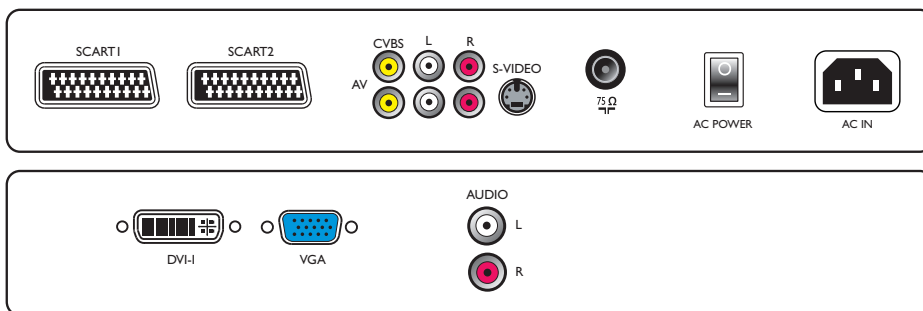

- Install(ACI), Automatic Tuning System (ATS), Autostore, Fine Tuning, PLL Digital Tuning, Program Name
- Ease of Use: Menu Control, On Screen Display, Smart Picture, Smart Sound
- Remote Control: TV
- Screen Format Adjustments: 4:3, Full screen, Movie expand 14:9, Movie expand 16:9, Super Zoom, Widescreen
- Picture in Picture: Picture in graphics
- Teletext: 1000 page Smart Text

Tuner/Reception/Transmission

- Aerial Input: 75 ohm coaxial (IEC75)
- TV system: PAL I, PAL B/G, PAL D/K, SECAM B/G, SECAM D/K, SECAM L/L'
- Video Playback: NTSC, SECAM, PAL
- Tuner bands: Hyperband, S-Channel, UHF, VHF
- Number of Preset Channels: 200

Connectivity

- AV 1: Audio L/R in, CVBS in, S-Video
- Number of Scarts: 2
- Other connections: Analog audio Left/Right out, Composite video (CVBS) out, DVI-I, PC-in VGA + Audio L/R in

Power

- Ambient temperature: 0 °C to 40 °C
- Mains power: AC 120-220 VAC, 50/60 Hz
- Power consumption: < 330 W
- Standby power consumption: < 3 W

Accessories

- Included Accessories: Power cord, Quick start guide, User Manual, Warranty certificate, Remote Control, Batteries for remote control

Dimensions

- Set dimensions with stand (W x H x D): 1039 x 764 x 296 mm
- Set dimensions with stand in inch (W x H x D): 40.91 x 30.08 x 11.65 inch
- Product weight (+stand): 32.8 kg
- Product weight (+stand) (lb): 72.25 lb

Issue date 2009-08-06

Version: 3.4.8

12 NC: 8639 000 17264
EAN: 87 10895 99001 1

© 2009 Koninklijke Philips Electronics N.V.
All Rights reserved.

Specifications are subject to change without notice.
Trademarks are the property of Koninklijke Philips Electronics N.V. or their respective owners.

www.philips.com