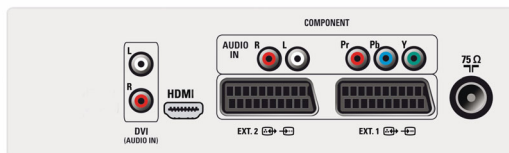

Virtual Dolby Surround

Virtual Dolby Surround is a processing technology for enhancing surround sound effects. It will create the sensation of Dolby Pro Logic without the necessity of additional rear speakers. You become totally immersed in your television experience.

Multiple PiP Modes

Multiple Picture-in-Picture modes allow you to simultaneously watch two video sources either picture-in-picture, side by side, or in a mosaic-view with still images.

HDMI input

HDMI makes an uncompressed digital RGB connection from the source to the screen. By eliminating conversion to an analog signal, it delivers an unblemished image. The non-degraded signal reduces flicker and leads to a clearer picture. HDMI intelligently communicates the highest output resolution with the source device. The HDMI input is fully backward compatible with DVI sources but includes digital audio. HDMI uses HDCP copy protection.