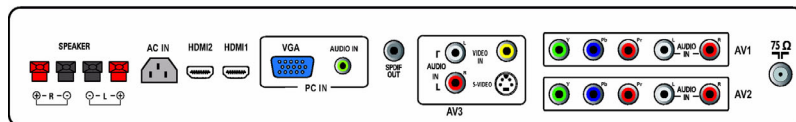

Multiple AV inputs

Multiple AV inputs accommodate a variety of format choices in connecting video and audio devices (480i/p, 720p, 1080i).

Coaxial Digital Audio SPDIF

An SPDIF coaxial cable is a highly reliable way of connecting digital audio.

Dynamic Contrast

Special picture processing technology dynamically and seamlessly delivers vibrant images in bright scenes or reproduces a deep blacks and accurate rendering of darker colors and shades in dark scenes. You get the ultimate LCD picture: stable and clear images with enriched color performance and excellent contrast.

3D combfilter

A 3D combfilter is a device that performs field-by-field comparisons of the television image to accurately separate the color from the black-and-white information. It separates brightness and color signals better in the 3D domain to eliminate cross-color, cross-luminance and dot-crawl distortion - all of which detract from your viewing pleasure.

Dolby Digital surround

Dolby Digital, the world's leading digital multi-channel audio system, duplicates the way the human ear processes sound naturally so you can experience superb quality surround sound audio with realistic spatial cues.