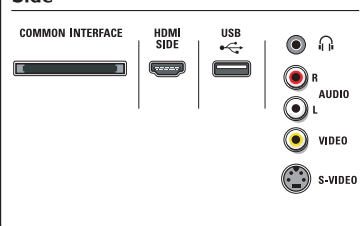

Connectivity

- **Ext 1 Scart:** Audio L/R, CVBS in/out, RGB
- **Ext 2 Scart:** Audio L/R, CVBS in/out, RGB
- **Ext 3:** YPbPr, Audio L/R in, VGA PC-in
- **Ext 4:** HDMI v1.3
- **Ext 5:** HDMI v1.3
- **Ext 6:** HDMI v1.3
- **EasyLink (HDMI-CEC):** One touch play, System audio control, System standby
- **Front / Side connections:** HDMI v1.3, S-video in, CVBS in, Audio L/R in, Headphone out, USB
- **Other connections:** Analog audio Left/Right out, S/PDIF out (coaxial), Common Interface

Power

- **Ambient temperature:** 5 °C to 35 °C
- **Mains power:** AC 220 - 240 V +/- 10%
- **Power consumption:** 170 W
- **Standby power consumption:** 0,15 W

Dimensions

- **Set dimensions (W x H x D):** 940 x 585 x 99 mm
- **Set dimensions with stand (H x D):** 657 x 262 mm
- **Weight incl. Packaging:** 29 kg
- **Product weight:** 17.5 kg
- **Product weight (+stand):** 22.5 kg
- **Box dimensions (W x H x D):** 1090 x 665 x 330 mm
- **Color cabinet:** High gloss black deco front with black cabinet
- **VESA wall mount compatible:** 300 x 300 mm

Accessories

- **Included Accessories:** Power cord, Quick start guide, User Manual, Warranty certificate, Remote Control, Batteries for remote control

Rear connectors

Side

Flat TV with Pixel Plus 3 HD
37" LCD integrated digital