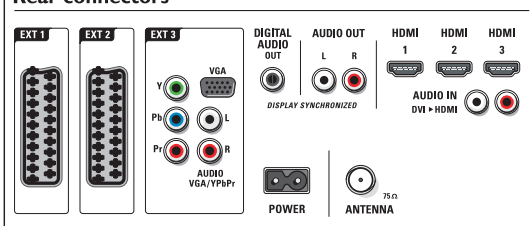

Connectivity

- **Ext 1 Scart:** Audio L/R, CVBS in/out, RGB
- **Ext 2 Scart:** Audio L/R, CVBS in/out, RGB
- **Ext 3:** YPbPr, Audio L/R in, VGA PC-in
- **Ext 4:** HDMI v1.3
- **Ext 5:** HDMI v1.3
- **Ext 6:** HDMI v1.3
- **EasyLink (HDMI-CEC):** One touch play, System audio control, System standby
- **Front / Side connections:** HDMI v1.3, S-video in, CVBS in, Audio L/R in, Headphone out, USB
- **Other connections:** Analog audio Left/Right out, S/PDIF out (coaxial), Common Interface

Power

- **Ambient temperature:** 5 °C to 35 °C
- **Mains power:** AC 220 - 240 V +/- 10%
- **Power consumption:** 170 W
- **Standby power consumption:** 0,15 W

Dimensions

- **Set dimensions (W x H x D):** 940 x 585 x 99 mm
- **Set dimensions with stand (H x D):** 657 x 262 mm
- **Weight incl. Packaging:** 29 kg
- **Product weight:** 17.5 kg
- **Product weight (+stand):** 22.5 kg
- **Box dimensions (W x H x D):** 1090 x 665 x 330 mm
- **Color cabinet:** High gloss black deco front with black cabinet
- **VESA wall mount compatible:** 300 x 300 mm

Accessories

- **Included Accessories:** Power cord, Quick start guide, User Manual, Warranty certificate, Remote Control, Batteries for remote control

Rear connectors

Side

Flat TV with Pixel Plus 3 HD
37" LCD integrated digital