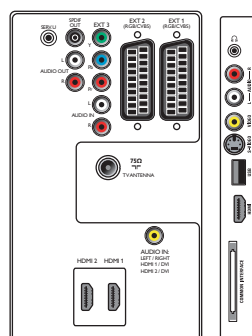

- **Aerial Input:** 75 ohm coaxial (IEC75)
- **TV system:** PAL I, PAL B/G, PAL D/K, SECAM B/G, SECAM D/K, SECAM L/L', DVB COFDM 2K/8K
- **Video Playback:** NTSC, SECAM, PAL
- **DVB:** DVB-T MPEG4
- **Tuner bands:** Hyperband, S-Channel, UHF, VHF
- **Tuner Display:** PLL

Connectivity

- **Ext 1 Scart:** Audio L/R, CVBS in/out, RGB
- **Ext 2 Scart:** Audio L/R, CVBS in/out, RGB
- **Ext 3:** YPbPr, Audio L/R in
- **Ext 4:** HDMI v1.3
- **Ext 5:** HDMI v1.3
- **HDMI-control (CEC features):** One touch play, System standby
- **Front / Side connections:** Audio L/R in, CVBS in, Headphone out, S-video in, USB, HDMI v1.3
- **Other connections:** Analog audio Left/Right out, PC Audio in, S/PDIF out (coaxial), Common Interface

Power

- **Ambient temperature:** 5 °C to 35 °C
- **Mains power:** 220 - 240V, 50/60Hz
- **Power consumption:** 170 W
- **Standby power consumption:** 0.15 W

Dimensions

- **Set dimensions (W x H x D):** 940 x 585 x 99 mm
- **Set dimensions with stand (W x H x D):** 940 x 657 x 262 mm
- **Weight incl. Packaging:** 29 kg
- **Product weight:** 17.5 kg
- **Product weight (+stand):** 22.5 kg
- **Box dimensions (W x H x D):** 1090 x 665 x 330 mm
- **Color cabinet:** Black cabinet with High Gloss deco

front

- **VESA wall mount compatible:** 300 x 300 mm

Accessories

- **Included Accessories:** Tabletop swivel stand, Power cord, Quick start guide, User Manual, Warranty certificate, Remote Control, Batteries for remote control

Stereo system					Transmission system					
2CS DK	NICAM DK	2CS BG	NICAM I	NICAM LL	PAL BG	PAL D/K	PAL I	SECAM BG	SECAM DK	SECAM LL
•	•	•	•	•	•	•	•	•	•	•