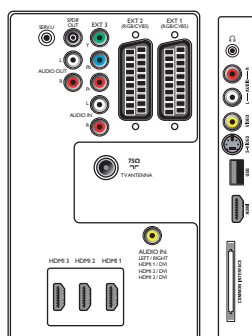

Connectivity

- **Ext 1 Scart:** Audio L/R, CVBS in/out, RGB
- **Ext 2 Scart:** Audio L/R, CVBS in/out, RGB
- **Ext 3:** YPbPr, Audio L/R in
- **Ext 4:** HDMI v1.3
- **Ext 5:** HDMI v1.3
- **Ext 6:** HDMI v1.3
- **HDMI-control (CEC features):** One touch play, System standby
- **Front/Side connections:** Audio L/R in, CVBS in, Headphone out, S-video in, USB, HDMI v1.3
- **Other connections:** Analogue audio Left/Right out, PC Audio in, S/PDIF out (coaxial), Common Interface

Electricity

- **Ambient temperature:** 5°C to 35°C
- **Mains power:** 220 - 240 V, 50/60 Hz
- **Power consumption:** 170 W
- **Standby power consumption:** 0.15 W

Dimensions

- **Set dimensions (W x H x D):** 940 x 585 x 99 mm
- **Set dimensions with stand (W x H x D):** 940 x 657 x 262 mm
- **Weight incl. Packaging:** 29 kg
- **Product weight:** 17.5 kg
- **Product weight (+stand):** 22.5 kg
- **Box dimensions (W x H x D):** 1090 x 665 x 330 mm

- **Colour cabinet:** Black cabinet with High Gloss deco front
- **VESA wall mount compatible:** 300 x 300 mm

Accessories

- **Included Accessories:** Tabletop swivel stand, Power lead, Quick start guide, User Manual, Warranty certificate, Remote Control, Batteries for remote control

Stereo system					Transmission system					
2CS DK	NICAM DK	2CS BG	NICAM I	NICAM LL	PAL BG	PAL D/K	PAL I	SECAM BG	SECAM DK	SECAM LL
•	•	•	•	•	•	•	•	•	•	•