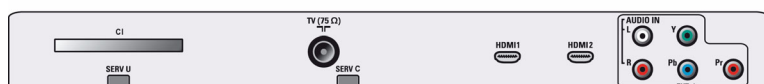

Tuner/Reception/Transmission

- **Aerial Input:** 75 ohm coaxial (IEC75)
- **TV system:** PAL I, PAL B/G, PAL D/K, SECAM B/G, SECAM D/K, SECAM L/L', DVB COFDM 2K/8K
- **Video Playback:** NTSC, SECAM, PAL
- **DVB:** DVB Terrestrial *
- **Tuner bands:** Hyperband, S-Channel, UHF, VHF
- **Number of Preset Channels:** 100
- **Tuner Display:** PLL

Connectivity

- **Ext 1 Scart:** Audio L/R, CVBS in/out, RGB
- **Ext 2 Scart:** Audio L/R, CVBS in/out, S-video in
- **Ext 3:** S-video in, CVBS in, Audio L/R in
- **Ext 4:** YPbPr, Audio L/R in
- **Ext 5:** HDMI
- **Ext 6:** HDMI
- **Number of Scarts:** 2
- **Other connections:** Headphone out, Common Interface

Power

- **Ambient temperature:** 5 °C to 40 °C
- **Mains power:** 220 - 240V, 50/60Hz
- **Power consumption:** 175 W
- **Standby power consumption:** < 1 W

Accessories

- **Included Accessories:** Table top stand, Power cord, Quick start guide, User Manual, Registration card, Warranty certificate, Remote Control, Batteries for remote control
- **Optional accessories:** Floor stand

Dimensions

- **Color cabinet:** Full Black cabinet with High Gloss deco front
- **Set dimensions (W x H x D):** 935 x 626 x 116 mm
- **Set dimensions with stand (W x H x D):** 935 x 688 x 265 mm
- **Product weight:** 24 kg
- **Product weight (+stand):** 26 kg
- **Box dimensions (W x H x D):** 1000 x 701 x 289 mm
- **Weight incl. Packaging:** 33 kg

Stereo system					Transmission system					
2CS DK	NICAM DK	2CS BG	NICAM I	NICAM LL'	PAL BG	PAL D/K	PAL I	SECAM BG	SECAM DK	SECAM LL'
•	•	•	•	•	•	•	•	•	•	•