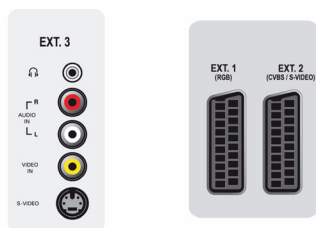

Tuner/Reception/Transmission

- **Aerial Input:** 75 ohm coaxial (IEC75)
- **TV system:** PAL I, PAL B/G, PAL D/K, SECAM B/G, SECAM D/K, SECAM L/L', DVB COFDM 2K/8K
- **Video Playback:** NTSC, SECAM, PAL
- **DVB:** DVB Terrestrial *
- **Tuner bands:** Hyperband, S-Channel, UHF, VHF
- **Number of Preset Channels:** 100
- **Tuner Display:** PLL

Connectivity

- **Ext 1 Scart:** Audio L/R, CVBS in/out, RGB
- **Ext 2 Scart:** Audio L/R, CVBS in/out, S-video in
- **Ext 3:** S-video in, CVBS in, Audio L/R in
- **Ext 4:** YPbPr, Audio L/R in
- **Ext 5:** HDMI
- **Ext 6:** HDMI
- **Number of Scarts:** 2
- **Other connections:** Headphone out, Common Interface

Power

- **Ambient temperature:** 5 °C to 40 °C
- **Mains power:** 220 - 240V, 50/60Hz
- **Power consumption:** 175 W
- **Standby power consumption:** < 1 W

Accessories

- **Included Accessories:** Table top stand, Power cord, Quick start guide, User Manual, Registration card, Warranty certificate, Remote Control, Batteries for remote control
- **Optional accessories:** Floor stand

Dimensions

- **Color cabinet:** Full Black cabinet with High Gloss deco front
- **Set dimensions (W x H x D):** 935 x 626 x 116 mm
- **Set dimensions with stand (W x H x D):** 935 x 688 x 265 mm
- **Product weight:** 24 kg
- **Product weight (+stand):** 26 kg
- **Box dimensions (W x H x D):** 1000 x 701 x 289 mm
- **Weight incl. Packaging:** 33 kg

Stereo system					Transmission system					
2CS DK	NICAM DK	2CS BG	NICAM I	NICAM LL'	PAL BG	PAL D/K	PAL I	SECAM BG	SECAM DK	SECAM LL'
•	•	•	•	•	•	•	•	•	•	•