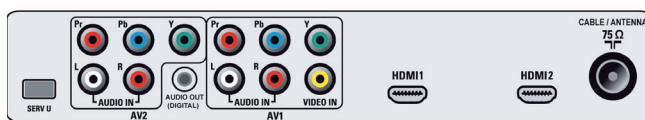

USB Multimedia Connector

The USB connector allows access to multimedia jpg, mp3 and alb files of most USB-sticks and most digital cameras (USB 1.1 memory-class device). Plug the USB into the slot at the side of the TV and access your photos or music files. This makes you easily viewing and sharing your photos and music.

Plug & Play

Plug & Play gives you the ability to install or add a new component and have it work without having to perform any complex installation procedure or technical analysis.

2 HDMI inputs

HDMI makes an uncompressed digital RGB connection from the source to the screen. By eliminating conversion to an analog signal, it delivers an unblemished image. The non-degraded signal reduces flicker and leads to a clearer picture. HDMI intelligently communicates the highest output resolution with the source device. The HDMI input is fully backward compatible with DVI sources but includes digital audio. HDMI uses HDCP copy protection. With 2 HDMI inputs you can connect multiple HD sources, for instance an HD settop box, and a Blu-ray player. Your TV is fully prepared for the HD future.