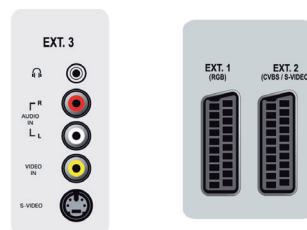

Tuner/Reception/Transmission

- **Aerial Input:** 75 ohm coaxial (IEC75)
- **TV system:** PAL I, PAL B/G, PAL D/K, SECAM B/G, SECAM D/K, SECAM L/L'
- **Video Playback:** NTSC, SECAM, PAL
- **Tuner bands:** Hyperband, S-Channel, UHF, VHF
- **Number of Preset Channels:** 100
- **Tuner Display:** PLL

Connectivity

- **Ext 1 Scart:** Audio L/R, CVBS in/out, RGB
- **Ext 2 Scart:** Audio L/R, CVBS in/out, S-video in
- **Ext 3:** S-video in, CVBS in, Audio L/R in
- **Ext 4:** YPbPr, Audio L/R in
- **Ext 5:** HDMI
- **Ext 6:** HDMI
- **Number of Scarts:** 2
- **Other connections:** Headphone out

Power

- **Ambient temperature:** 5 °C to 40 °C
- **Mains power:** 220 - 240V, 50/60Hz
- **Power consumption:** 175 W
- **Standby power consumption:** < 1W

Accessories

- **Included Accessories:** Table top stand, Power cord, Quick start guide, User Manual, Registration card, Warranty certificate, Remote Control, Batteries for remote control
- **Optional accessories:** Floor stand

Dimensions

- **Color cabinet:** Bicolour - Silver and high gloss Black
- **Set dimensions (W x H x D):** 935 x 626 x 117 mm
- **Set dimensions with stand (W x H x D):** 935 x 688 x 265 mm
- **Product weight:** 21 kg
- **Product weight (+stand):** 28 kg
- **Box dimensions (W x H x D):** 1000 x 701 x 289 mm
- **Weight incl. Packaging:** 32 kg
- **VESA wall mount compatible:** 600 x 400 mm

Stereo system					Transmission system					
2CS DK	NICAM DK	2CS BG	NICAM I	NICAM LL'	PAL BG	PAL D/K	PAL I	SECAM BG	SECAM DK	SECAM LL'
•	•	•	•	•	•	•	•	•	•	•