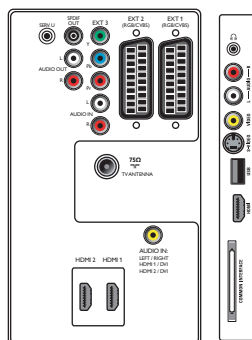

Connectivity

- Ext 1 Scart: Audio L/R, CVBS in/out, RGB
- Ext 2 Scart: Audio L/R, CVBS in/out, RGB
- Ext 3: YPbPr, Audio L/R in
- HDMI 1: HDMI v1.3
- HDMI 2: HDMI v1.3

- EasyLink (HDMI-CEC): One touch play, System standby
- Front/Side connections: HDMI v1.3, S-video in, CVBS in, Audio L/R in, Headphone out, USB
- Other connections: Analogue audio Left/Right out, PC Audio in, S/PDIF out (coaxial), Common Interface

Power

- Ambient temperature: 5°C to 35°C
- Mains power: 220 - 240 V, 50/60 Hz
- Power consumption: 170 W
- Standby power consumption: 0.15 W

Dimensions

- Set dimensions (W x H x D): 930 x 611 x 99 mm
- Set dimensions with stand (W x H x D): 930 x 665 x 252 mm
- Weight incl. Packaging: 28 kg
- Box dimensions (W x H x D): 1137 x 690 x 278 mm
- Colour cabinet: High gloss black deco front with black cabinet
- VESA wall mount compatible: 300 x 300 mm

Accessories

- Included Accessories: Tabletop stand, Power cord, Quick start guide, User Manual, Warranty certificate, Remote Control, Batteries for remote control

Stereo system				Transmission system						
2CS DK	NICAM DK	2CS BG	NICAM I	NICAM LL	PAL BG	PAL D/K	PAL I	SECAM BG	SECAM DK	SECAM LL
•	•	•	•	•	•	•	•	•	•	•