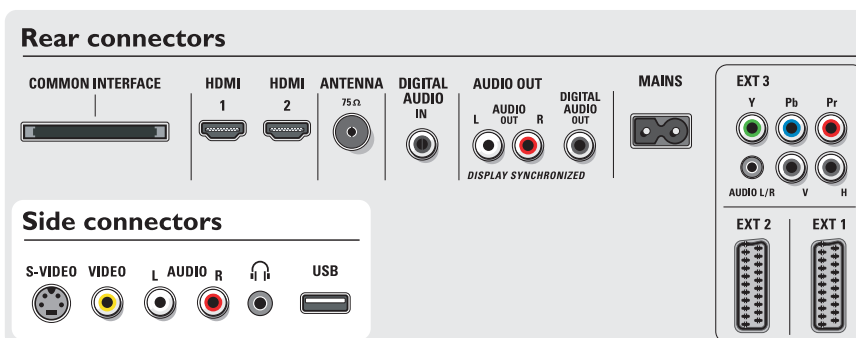

Connectivity

- **Ext 1 Scart:** Audio L/R, CVBS in/out, RGB
- **Ext 2 Scart:** Audio L/R, CVBS in/out, RGB, S-video in, S-video out
- **Ext 3:** YPbPr, Audio L/R in
- **Ext 4:** HDMI
- **Ext 5:** HDMI
- **Front / Side connections:** Audio L/R in, CVBS in, Headphone out, S-video in, USB
- **Other connections:** Analog audio Left/Right out, PC-In VGA, S/PDIF in (coaxial), S/PDIF out (coaxial), Common Interface

Power

- **Ambient temperature:** 5 °C to 40 °C
- **Mains power:** AC 220 - 240 V +/- 10%
- **Power consumption:** 163 W
- **Standby power consumption:** 1.4W

Dimensions

- **Color cabinet:** High Gloss Black
- **Set dimensions (W x H x D):** 1115 x 617 x 104 mm
- **Set dimensions with stand (H x D):** 767 x 255 mm
- **Product weight:** 26 kg
- **Box dimensions (W x H x D):** 1191 x 830 x 330 mm
- **Weight incl. Packaging:** 39 kg
- **VESA wall mount compatible:** 800 x 200 mm

Accessories

- **Included Accessories:** Table top stand, RF antenna cable
- **Optional accessories:** Floor stand

Product highlights

Full HD LCD display 1920x1080p

This display has a resolution that is referred to as Full HD. The state-of-the-art LCD screen technology has the full high-definition widescreen resolution of 1080 progressive lines, each with 1920 pixels. This allows the best possible picture quality for HD input signals with up to 1080 lines. It produces brilliant flicker-free progressive scan pictures with optimum brightness and superb colors. This vibrant and sharp image will provide you with an enhanced viewing experience.

Integrated Digital DVB-T tuner

The integrated DVB-T tuner lets you receive Digital Terrestrial TV to watch or record. This means you do not need an additional set top box and also the additional cables.