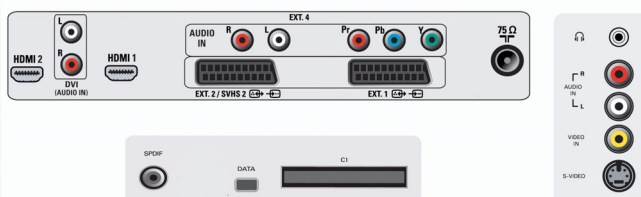

Accessories

- **Included Accessories:** Table top stand, Power cord, Quick start guide, User Manual, Registration card, Warranty certificate, Remote Control, Batteries for remote control
- **Optional accessories:** Floor stand

Dimensions

- **Set dimensions (W x H x D):** 1114 x 618 x 120.5 mm
- **Dimensions (with base) (H x D):** 683 x 306 mm
- **Weight incl. Packaging:** 33 kg
- **Product weight:** 25.9 kg
- **Box dimensions (W x H x D):** 1191 x 830 x 330 mm
- **Colour cabinet:** Black Cabinet with Tempered Glass Deco Front
- **VESA wall mount compatible:** 800 x 400 mm

Power

- **Ambient temperature:** 5 °C to 40 °C
- **Mains power:** AC 220 - 240 V +/- 10%
- **Power consumption:** 186w W
- **Power supply:** AC 90-240
- **Standby power consumption:** < 2 W

Stereo system					Transmission system					
2CS DK	NICAM DK	2CS BG	NICAM I	NICAM LL'	PAL BG	PAL D/K	PAL I	SECAM BG	SECAM DK	SECAM LL'
•	•	•	•	•	•	•	•	•	•	•