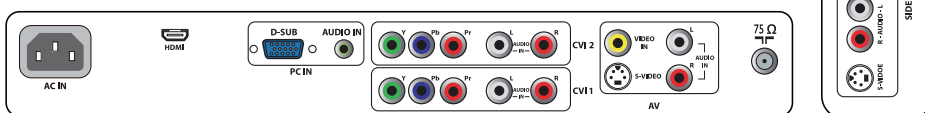

Progressive Scan doubles the vertical resolution of the image resulting in a noticeably sharper picture. Instead of sending a field comprising the odd lines to the screen first, followed by the field with the even lines, both fields are written at one time. A full image is created instantaneously, using the maximum resolution. At such a speed, your eye perceives a sharper picture with no line structure.

Virtual surround sound

Virtual surround sound creates additional audio channels for a theater-like audio experience.

Smart Picture and Smart Sound

Philips preset modes for Smart Picture and Smart Sound provide you with direct access via a single key on the remote control. You can select optimized picture and sound settings for the various picture and sound modes.

1000 page Hypertext

The teletext is a common system transmitted by most broadcasters. The 1000 page smart text feature gives you extremely fast access to information when changing pages.

HDMI input

HDMI makes an uncompressed digital RGB connection from the source to the screen. By eliminating conversion to an analog signal, it delivers an unblemished image. The non-degraded signal reduces flicker and leads to a clearer picture. HDMI intelligently communicates the highest output resolution with the source device. The HDMI input is fully backward compatible with DVI sources but includes digital audio. HDMI uses HDCP copy protection.

Issue date 2008-12-19

Version: 1.1.3

12 NC: 8670 000 36725
EAN: 87 12581 39248 2

© 2008 Koninklijke Philips Electronics N.V.
All Rights reserved.

Specifications are subject to change without notice.
Trademarks are the property of Koninklijke Philips Electronics N.V. or their respective owners.

www.philips.com