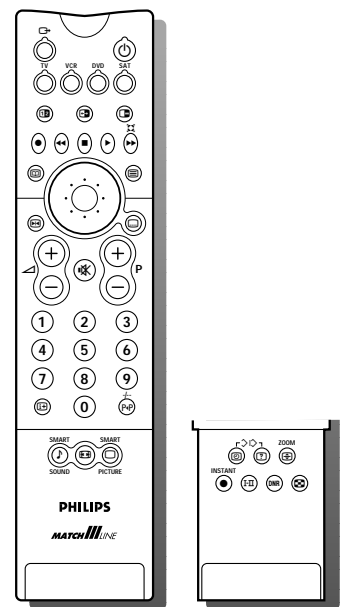

Remote Control

- RC type: RC 2001

Connections

- Front
 - S-Video in
 - video CVBS-in (cinch)
 - audio L/R-in (cinch) with automatic mono switching
 - headphone jack 3.5mm
- Rear
 - Euro A/V connector blue (RGB-in; CVBS-in/out) with auto image format detection
 - Euro A/V connector blue (RGB-in; Y/C-in/out; CVBS-in/out) with WYSIWYR select and image format detection
 - Euro A/V connector black (CVBS-in)
 - 2 audio-out (cinch) Constant level
 - Front & Surround loudspeaker connections (8 click fits)

Miscellaneous

- Ambient temperature : +5/+45°C
- Mains : AC 220-240V ± 10%
- Power consumption: <125W; Stand by: <2W
- Weight : 52kg (excl. packaging)
- Dimensions (wxhxd): 86.0x52.6x55.3cm (excl. connections)