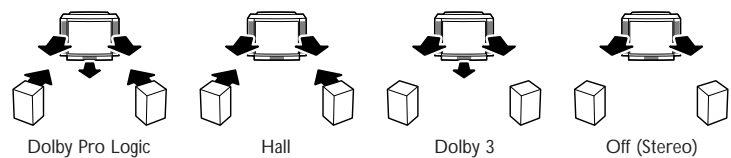

PAL plus

Let's make things better.

PHILIPS

Product highlights

- **100Hz Digital Scan with Natural Motion**
Offers a flickerfree picture with smooth movement reproduction.
- **CrystalClear-III Pro with Dynamic Contrast**
Scaven, Comb filter and LTP (Luminance Transient Processing) offers a crisp and natural picture (with SECAM notch for /19).
- **Full PALplus (Colour Plus included)/ WideScreenplus** for enhanced resolution and picture quality.
- **Dolby Pro Logic surround with Wireless FM surround speakers**
No cables across the room required.
- **NEXTVIEW**
Electronic Program Guide (type 2C) Direct access of program info of all channels (1week) and automatic programming of VCR (in /12 and /19).
- **Page link Program guide**
Easy access of program info of selected program (/05 and /58).
- **TXT/NEXTVIEW DualScreen**
Picture + TXT or picture + NextView.
- **440 Pages EasyText teletext (level 2.5)**
- **Auto TV**
Auto Format (black bar detection), Auto Digital Noise Reduction, Auto Sharpness, Smart Controls. Automatically offers the best picture setting.
- **Improved Graphical User interface**

Super Zoom viewing mode

Surround sound modes

Technical specifications

Chassis

- Type: FL6 MID2.25

Picture

- Screen diameter: 32"/82cm
- Visible screen size: 76cm
- Picture tube: Blackline-S Ultra Flat 16:9
- Image stability: 100Hz Digital Scan - Natural Motion
- S-Video display
- Smart Picture control (5 modes)
 - Soft, Natural, Rich, Sport, Personal
- Brightness, contrast, tint, sharpness, colour control