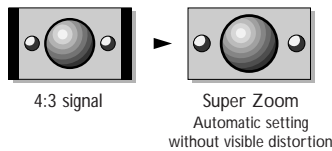

PAL plus

Let's make things better.

PHILIPS

Product highlights

- **100Hz Digital Scan with Natural Motion**
Offers a flickerfree picture with smooth movement reproduction.
- **CrystalClear-III Pro with Dynamic Contrast**
Scaven, Comb filter and LTP (Luminance Transient Processing) offers a crisp and natural picture (with SECAM notch for /19).
- **Full PALplus (Colour Plus included)/ WideScreenplus** for enhanced resolution and picture quality.
- **Dolby Pro Logic surround with Wireless FM surround speakers**
No cables across the room required.
- **NEXTVIEW**
Electronic Program Guide (type 2C) Direct access of program info of all channels (1week) and automatic programming of VCR (in /12 and /19).
- **Page link Program guide**
Easy access of program info of selected program (/05 and /58).
- **TXT/NEXTVIEW DualScreen**
Picture + TXT or picture + NextView.
- **440 Pages EasyText teletext (level 2.5)**
- **Auto TV**
Auto Format (black bar detection), Auto Digital Noise Reduction, Auto Sharpness, Smart Controls. Automatically offers the best picture setting.
- **Improved Graphical User interface**

Super Zoom viewing mode

Surround sound modes

Technical specifications

Chassis

- Type: FL6 MID2.25

Picture

- Screen diameter: 32"/82cm
- Visible screen size: 76cm
- Picture tube: Blackline-S Ultra Flat 16:9
- Image stability: 100Hz Digital Scan - Natural Motion
- S-Video display
- Smart Picture control (5 modes)
 - Soft, Natural, Rich, Sport, Personal
- Brightness, contrast, tint, sharpness, colour control