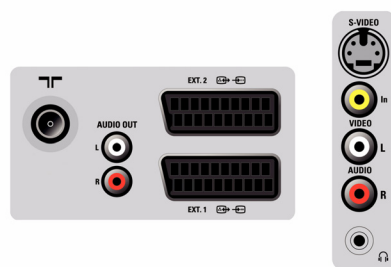

Issue date 2009-03-30

Version: 18.0.19

12 NC: 8670 000 21455
EAN: 87 10895 85189 3

© 2009 Koninklijke Philips Electronics N.V.
All Rights reserved.

Specifications are subject to change without notice.
Trademarks are the property of Koninklijke Philips Electronics N.V. or their respective owners.

www.philips.com