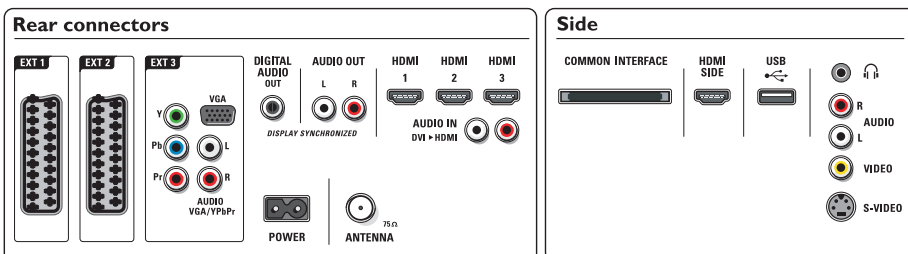

Tuner/Reception/Transmission

- **Aerial Input:** 75 ohm coaxial (IEC75)
- **TV system:** PAL I, PAL B/G, PAL D/K, SECAM B/G, SECAM D/K, SECAM L/L', DVB COFDM 2K/8K
- **Video Playback:** NTSC, SECAM, PAL
- **DVB:** DVB Terrestrial *
- **Tuner bands:** Hyperband, S-Channel, UHF, VHF
- **Tuner Display:** PLL

Connectivity

- **Ext 1 Scart:** Audio L/R, CVBS in/out, RGB
- **Ext 2 Scart:** Audio L/R, CVBS in/out, RGB
- **Ext 3:** YPbPr, Audio L/R in, VGA PC-in
- **Ext 4:** HDMI v1.3
- **Ext 5:** HDMI v1.3
- **Ext 6:** HDMI v1.3
- **HDMI-control (CEC features):** One touch play, System audio control, System standby
- **Front / Side connections:** HDMI v1.3, S-video in, CVBS in, Audio L/R in, Headphone out, USB
- **Other connections:** Analog audio Left/Right out,

S/PDIF out (coaxial), Common Interface

Power

- **Ambient temperature:** 5 °C to 35 °C
- **Mains power:** AC 220 - 240 V +/- 10%
- **Power consumption:** 140 W
- **Standby power consumption:** 0,15 W

Dimensions

- **Set dimensions (W x H x D):** 819 x 518 x 123 mm
- **Set dimensions with stand (H x D):** 579 x 220 mm
- **Weight incl. Packaging:** 21 kg
- **Product weight:** 14 kg
- **Product weight (+stand):** 17 kg
- **Box dimensions (W x H x D):** 918 x 629 x 282 mm
- **Color cabinet:** Black colour deco front & white colour back cover
- **VESA wall mount compatible:** 200 x 300 mm

Accessories

- **Included Accessories:** Tabletop swivel stand, Power cord, Quick start guide, User Manual, Warranty certificate, Remote Control, Batteries for remote control

Issue date 2008-06-28

Version: 2.0.3

12 NC: 8670 000 41 105
EAN: 87 12581 43344 4

© 2008 Koninklijke Philips Electronics N.V.
All Rights reserved.

Specifications are subject to change without notice.
Trademarks are the property of Koninklijke Philips Electronics N.V. or their respective owners.

www.philips.com