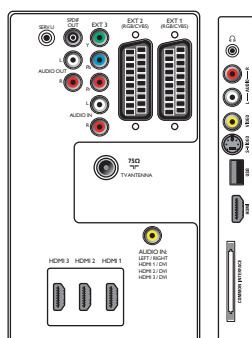

### Connectivity

- **Ext 1 Scart:** Audio L/R, CVBS in/out, RGB
- **Ext 2 Scart:** Audio L/R, CVBS in/out, RGB
- **Ext 3:** YPbPr, Audio L/R in
- **Ext 4:** HDMI v1.3
- **Ext 5:** HDMI v1.3
- **Ext 6:** HDMI v1.3
- **HDMI-control (CEC features):** One touch play, System standby
- **Front / Side connections:** Audio L/R in, CVBS in, Headphone out, S-video in, USB, HDMI v1.3
- **Other connections:** Analog audio Left/Right out, PC Audio in, S/PDIF out (coaxial), Common Interface

### Dimensions

- **Set dimensions (W x H x D):** 819 x 518 x 123 mm
- **Set dimensions with stand (W x H x D):** 819 x 579 x 220 mm

- **Weight incl. Packaging:** 21 kg
- **Product weight:** 14 kg
- **Product weight (+stand):** 17 kg
- **Box dimensions (W x H x D):** 918 x 629 x 282 mm
- **Color cabinet:** Black colour deco front & white colour back cover
- **VESA wall mount compatible:** 200 x 300 mm

### Accessories

- **Included Accessories:** Tabletop swivel stand, Power cord, Quick start guide, User Manual, Warranty certificate, Remote Control, Batteries for remote control

Stereo system					Transmission system					
2CS DK	NICAM DK	2CS BG	NICAM I	NICAM LL'	PAL BG	PAL D/K	PAL I	SECAM BG	SECAM DK	SECAM LL'
•	•	•	•	•	•	•	•	•	•	•