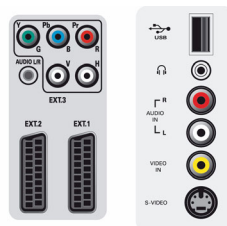

Tuner/Reception/Transmission

- **Aerial Input:** 75 ohm coaxial (IEC75)
- **TV system:** DVB COFDM 2K/8K
- **Video Playback:** NTSC, SECAM, PAL
- **DVB:** DVB Terrestrial *
- **Tuner bands:** Hyperband, S-Channel, UHF, VHF

Connectivity

- **Ext 1 Scart:** Audio L/R, CVBS in/out, RGB
- **Ext 2 Scart:** Audio L/R, CVBS in/out, RGB, S-video in
- **Ext 3:** YPbPr
- **Ext 4:** HDMI
- **Ext 5:** HDMI
- **Front / Side connections:** Audio L/R in, CVBS in, Headphone out, S-video in, USB
- **Other connections:** Analog audio Left/Right out, S/PDIF in (coaxial), S/PDIF out (coaxial)

Power

- **Ambient temperature:** 5 °C to 40 °C
- **Mains power:** AC 220 - 240 V +/- 10%
- **Power consumption:** 128 W
- **Standby power consumption:** <1W

Accessories

- **Included Accessories:** Table top stand, Power cord, User Manual, Registration card, Warranty certificate, Remote Control, Batteries for remote control
- **Optional accessories:** Floor stand

Dimensions

- **Color cabinet:** Black glass deco front, silver frost front cabinet, Black microfoil speakers
- **Set dimensions (W x H x D):** 804.9 x 546.5 x 117.6 mm
- **Set dimensions with stand (W x H x D):** 804.9 x 609 x 210 mm
- **Product weight:** 14.4 kg
- **Product weight (+stand):** 22.6 kg
- **Box dimensions (W x H x D):** 877 x 641 x 267 mm
- **Weight incl. Packaging:** 22.6 kg

Stereo system					Transmission system					
2CS DK	NICAM DK	2CS BG	NICAM I	NICAM LL'	PAL BG	PAL D/K	PAL I	SECAM BG	SECAM DK	SECAM LL'
•	•	•	•	•	•	•	•	•	•	•

- **VESA wall mount compatible:** 200 x 100 mm