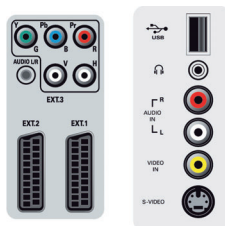

Multimedia Applications

- **Multimedia connections:** USB (streaming video capable)
- **Playback Formats:** MP3, Slideshow files (.alb), JPEG Still pictures, MPEG2

Tuner/Reception/Transmission

- **Aerial Input:** 75 ohm coaxial (IEC75)
- **TV system:** DVB COFDM 2K/8K
- **Video Playback:** NTSC, SECAM, PAL
- **DVB:** DVB Terrestrial *
- **Tuner bands:** Hyperband, S-Channel, UHF, VHF

Connectivity

- **Ext 1 Scart:** Audio L/R, CVBS in/out, RGB
- **Ext 2 Scart:** Audio L/R, CVBS in/out, RGB, S-video in
- **Ext 3:** YPbPr
- **Ext 4:** HDMI
- **Ext 5:** HDMI
- **Front / Side connections:** Audio L/R in, CVBS in, Headphone out, S-video in, USB
- **Other connections:** Analog audio Left/Right out, S/PDIF in (coaxial), S/PDIF out (coaxial)

Power

- **Ambient temperature:** 5 °C to 40 °C
- **Mains power:** AC 220 - 240 V +/- 10%
- **Power consumption:** 140 W
- **Standby power consumption:** <1W

Accessories

- **Included Accessories:** Table top stand, Power cord, User Manual, Registration card, Warranty certificate, Remote Control, Batteries for remote control
- **Optional accessories:** Floor stand

Dimensions

- **Color cabinet:** Black Cabinet with Hi Gloss Black Deco Frame
- **Set dimensions (W x H x D):** 805 x 546.5 x 115.5 mm
- **Set dimensions with stand (W x H x D):** 805 x 609 x 210 mm
- **Product weight:** 15.5 kg
- **Product weight (+stand):** 18.3 kg
- **Box dimensions (W x H x D):** 910 x 650 x 290 mm
- **Weight incl. Packaging:** 21.4 kg
- **VESA wall mount compatible:** 200 x 100 mm