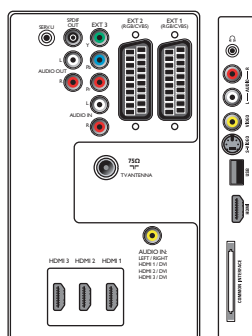

Connectivity

- **Ext 1 Scart:** Audio L/R, CVBS in/out, RGB
- **Ext 2 Scart:** Audio L/R, CVBS in/out, RGB
- **Ext 3:** YPbPr, Audio L/R in
- **Ext 4:** HDMI v1.3
- **Ext 5:** HDMI v1.3
- **Ext 6:** HDMI v1.3
- **HDMI-control (CEC features):** One touch play, System standby
- **Front / Side connections:** Audio L/R in, CVBS in, Headphone out, S-video in, USB, HDMI v1.3
- **Other connections:** Analog audio Left/Right out, PC Audio in, S/PDIF out (coaxial), Common Interface

Power

- **Ambient temperature:** 5 °C to 35 °C
- **Mains power:** 220 - 240V, 50/60Hz
- **Power consumption:** 140 W
- **Standby power consumption:** 0.15 W

Dimensions

- **Set dimensions (W x H x D):** 819 x 518 x 95 mm
- **Set dimensions with stand (W x H x D):** 819 x 579 x 220 mm
- **Weight incl. Packaging:** 19 kg
- **Product weight:** 13 kg
- **Product weight (+stand):** 16 kg
- **Box dimensions (W x H x D):** 918 x 629 x 255 mm

- **Color cabinet:** High gloss black deco front with black cabinet
- **VESA wall mount compatible:** 200 x 300 mm

Accessories

- **Included Accessories:** Tabletop swivel stand, Power cord, Quick start guide, User Manual, Warranty certificate, Remote Control, Batteries for remote control

Stereo system					Transmission system					
2CS DK	NICAM DK	2CS BG	NICAM I	NICAM LL	PAL BG	PAL D/K	PAL I	SECAM BG	SECAM DK	SECAM LL
•	•	•	•	•	•	•	•	•	•	•