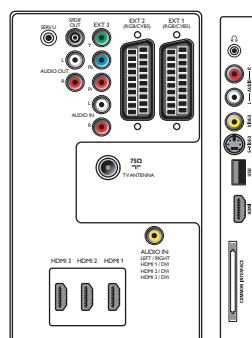

Connectivity

- **Ext 1 Scart:** Audio L/R, CVBS in/out, RGB
- **Ext 2 Scart:** Audio L/R, CVBS in/out, RGB
- **Ext 3:** YPbPr, Audio L/R in
- **Ext 4:** HDMI v1.3
- **Ext 5:** HDMI v1.3
- **Ext 6:** HDMI v1.3
- **HDMI-control (CEC features):** One touch play, System standby
- **Front / Side connections:** Audio L/R in, CVBS in, Headphone out, S-video in, USB, HDMI v1.3
- **Other connections:** Analog audio Left/Right out, PC Audio in, S/PDIF out (coaxial), Common Interface

Power

- **Ambient temperature:** 5 °C to 35 °C
- **Mains power:** 220 - 240V, 50/60Hz
- **Power consumption:** 140 W
- **Standby power consumption:** 0.15 W

Dimensions

- **Set dimensions (W x H x D):** 819 x 518 x 95 mm
- **Set dimensions with stand (W x H x D):** 819 x 579 x 220 mm
- **Weight incl. Packaging:** 19 kg
- **Product weight:** 13 kg
- **Product weight (+stand):** 16 kg
- **Box dimensions (W x H x D):** 918 x 629 x 255 mm

- **Color cabinet:** High gloss black deco front with black cabinet
- **VESA wall mount compatible:** 200 x 300 mm

Accessories

- **Included Accessories:** Tabletop swivel stand, Power cord, Quick start guide, User Manual, Warranty certificate, Remote Control, Batteries for remote control

Stereo system					Transmission system					
2CS DK	NICAM DK	2CS BG	NICAM I	NICAM LL	PAL BG	PAL D/K	PAL I	SECAM BG	SECAM DK	SECAM LL
•	•	•	•	•	•	•	•	•	•	•