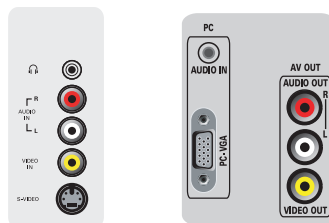

- **AV 1:** Audio L/R in, YPbPr
- **AV 2:** Audio L/R in, YPbPr
- **AV 3:** Audio L/R in, CVBS in, S-Video in
- **AV 4:** HDMI
- **AV 5:** HDMI
- **Number of AV connections:** 7
- **Front / Side connections:** Audio L/R in, CVBS in, Headphone out, S-video in
- **Other connections:** Monitor out, CVBS, L/R (cinch), PC Audio in, PC-In VGA

Power

- **Ambient temperature:** 5 °C to 40 °C
- **Mains power:** 100-240V, 50/60Hz
- **Power consumption:** 150 W
- **Standby power consumption:** <1W

Sound

- **Equalizer:** 7-bands
- **Output power (RMS):** 2 x 10W
- **Sound Enhancement:** Auto Volume Leveller, Incredible Surround
- **Sound System:** Stereo, SAP

Loudspeakers

- **Built-in speakers:** 2
- **Loudspeaker types:** Front Speakers, Dome tweeter

Convenience

- **Child Protection:** Child Lock
- **Clock:** On main display, Sleep Timer, Wake up Clock
- **Ease of Installation:** Auto Program Naming, Autostore, Fine Tuning, Program Name, Sorting
- **Ease of Use:** 8 channel smart surf list, Auto

Accessories

- **Included Accessories:** Tabletop swivel stand, Power cord, Quick start guide, User Manual, Registration card, Warranty certificate, Remote Control, Batteries for remote control

Dimensions

- **Color cabinet:** Black Cabinet with Black Hi Gloss Deco Frame
- **Set dimensions (W x H x D):** 805 x 547 x 116 mm
- **Set dimensions with stand (W x H x D):** 805 x 609 x 212 mm
- **Product weight:** 14.2 kg
- **Product weight (+stand):** 17 kg
- **Box dimensions (W x H x D):** 870 x 630 x 290 mm
- **Weight incl. Packaging:** 23 kg
- **VESA wall mount compatible:** 200 x 100 mm