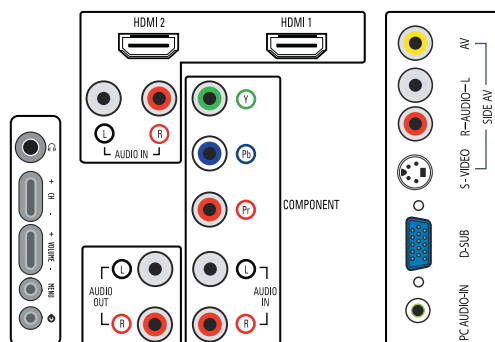

3D Combfilter

The 3D comb filter separates brightness and color signals better in 3D domain to eliminate cross-color, cross-luminance and dot-crawl distortion - all of which detract from your viewing pleasure. The 3D digital comb filter performs field-by-field comparisons of the television image to accurately separate the color from the black-and-white information and remove both horizontally and vertically hanging dots, as well as dot crawl. The result is a razor sharp image.

Virtual surround sound

Virtual surround sound creates additional audio channels for a theater-like audio experience.

Compact and slim design

This design style emphasizes a slim, compact look that saves space and fits in anywhere.

Smart Picture and Smart Sound

Philips preset modes for Smart Picture and Smart Sound provide you with direct access via a single key on the remote control. You can select optimized picture and sound settings for the various picture and sound modes.

HDMI input

HDMI makes an uncompressed digital RGB connection from the source to the screen. By eliminating conversion to an analog signal, it delivers an unblemished image. The non-degraded signal reduces flicker and leads to a clearer picture. HDMI intelligently communicates the highest output resolution with the source device. The HDMI input is fully backward compatible with DVI sources but includes digital audio. HDMI uses HDCP copy protection.

Issue date 2008-07-02

Version: 3.0.7

12 NC: 8670 000 33356
EAN: 87 12581 35980 5

© 2008 Koninklijke Philips Electronics N.V.
All Rights reserved.

Specifications are subject to change without notice.
Trademarks are the property of Koninklijke Philips Electronics N.V. or their respective owners.

www.philips.com