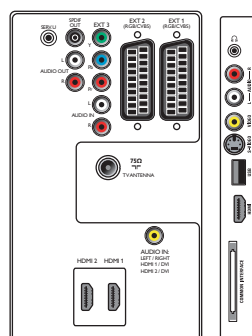

- **Aerial Input:** 75 ohm coaxial (IEC75)
- **TV system:** PAL I, PAL B/G, PAL D/K, SECAM B/G, SECAM D/K, SECAM L/L', DVB COFDM 2K/8K
- **Video Playback:** NTSC, SECAM, PAL
- **DVB:** DVB-T MPEG4
- **Tuner bands:** Hyperband, S-Channel, UHF, VHF
- **Tuner Display:** PLL

Connectivity

- **Ext 1 Scart:** Audio L/R, CVBS in/out, RGB
- **Ext 2 Scart:** Audio L/R, CVBS in/out, RGB
- **Ext 3:** YPbPr, Audio L/R in
- **Ext 4:** HDMI v1.3
- **Ext 5:** HDMI v1.3
- **HDMI-control (CEC features):** One touch play, System standby
- **Front / Side connections:** HDMI v1.3, S-video in, CVBS in, Audio L/R in, Headphone out, USB
- **Other connections:** Analog audio Left/Right out, PC Audio in, S/PDIF out (coaxial), Common Interface

Power

- **Ambient temperature:** 5 °C to 35 °C
- **Mains power:** 220 - 240V, 50/60Hz
- **Power consumption:** 130 W
- **Standby power consumption:** 0.15 W

Dimensions

- **Set dimensions (W x H x D):** 819 x 518 x 92 mm
- **Set dimensions with stand (W x H x D):** 819 x 579 x 220 mm
- **Weight incl. Packaging:** 19 kg
- **Product weight:** 13 kg
- **Product weight (+stand):** 16 kg
- **Box dimensions (W x H x D):** 918 x 629 x 255 mm
- **Color cabinet:** Black cabinet with High Gloss deco

front

- **VESA wall mount compatible:** 200 x 300 mm

Accessories

- **Included Accessories:** Tabletop swivel stand, Power cord, Quick start guide, User Manual, Warranty certificate, Remote Control, Batteries for remote control

Stereo system					Transmission system					
2CS DK	NICAM DK	2CS BG	NICAM I	NICAM LL'	PAL BG	PAL D/K	PAL I	SECAM BG	SECAM DK	SECAM LL'
•	•	•	•	•	•	•	•	•	•	•