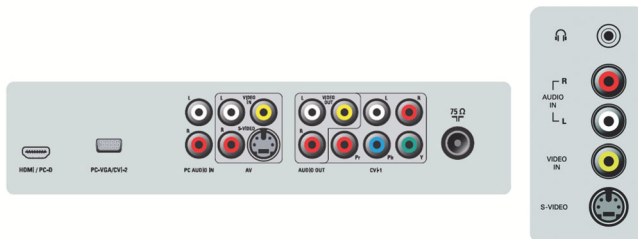

3D Combfilter

The 3D comb filter separates brightness and color signals better in 3D domain to eliminate cross-color, cross-luminance and dot-crawl distortion - all of which detract from your viewing pleasure. The 3D digital comb filter performs field-by-field comparisons of the television image to accurately separate the color from the black-and-white information and remove both horizontally and vertically hanging dots, as well as dot crawl. The result is a razor sharp image.

PC input

With PC input you can connect your TV to a computer and use the TV as a PC monitor.

Auto Picture

Auto Picture button on the remote control enables one-touch selection of various preset optimized image settings to suit different TV program.

HDMI input

HDMI makes an uncompressed digital RGB connection from the source to the screen. By eliminating conversion to an analog signal, it delivers an unblemished image. The non-degraded signal reduces flicker and leads to a clearer picture. HDMI intelligently communicates the highest output resolution with the source device. The HDMI input is fully backward compatible with DVI sources but includes digital audio. HDMI uses HDCP copy protection.