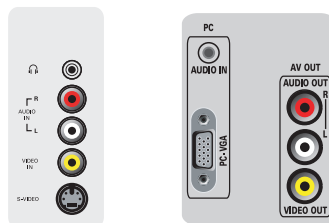

Incredible Surround™

Incredible Surround is an audio technology from Philips that dramatically magnifies the sound field to immerse you in the audio. Using state-of-the-art electronic phase shifting, Incredible Surround mixes sounds from left and right in such a way that it expands the virtual distance between the two speakers. This wider spread greatly enhances the stereo effect and creates a more natural sound dimension. Incredible Surround allows you to experience total surround with greater depth and width of sound, without the use of additional speakers.

2 HDMI inputs

HDMI makes an uncompressed digital RGB connection from the source to the screen. By eliminating conversion to an analog signal, it delivers an unblemished image. The non-degraded signal reduces flicker and leads to a clearer picture. HDMI intelligently communicates the highest output resolution with the source device. The HDMI input is fully backward compatible with DVI sources but includes digital audio. HDMI uses HDCP copy protection. With 2 HDMI inputs you can connect multiple HD sources, for instance an HD settop box, and a Blu-ray player. Your TV is fully prepared for the HD future.

PC input

With PC input you can connect your TV to a computer and use the TV as a PC monitor.

Issue date 2008-02-16

Version: 1.0.4

12 NC: 8670 000 38903
EAN: 87 12581 41168 8

© 2008 Koninklijke Philips Electronics N.V.
All Rights reserved.

Specifications are subject to change without notice.
Trademarks are the property of Koninklijke Philips Electronics N.V. or their respective owners.

www.philips.com