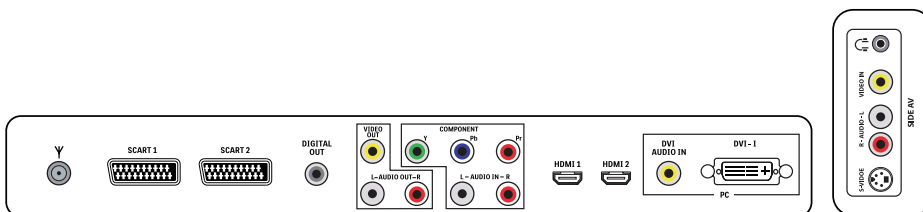

Virtual surround sound

Virtual surround sound creates additional audio channels for a theater-like audio experience.

Compact and slim design

This design style emphasizes a slim, compact look that saves space and fits in anywhere.

Smart Picture and Smart Sound

Philips preset modes for Smart Picture and Smart Sound provide you with direct access via a single key on the remote control. You can select optimized picture and sound settings for the various picture and sound modes.

2 HDMI inputs

HDMI makes an uncompressed digital RGB connection from the source to the screen. By eliminating conversion to an analog signal, it delivers an unblemished image. The non-degraded signal reduces flicker and leads to a clearer picture. HDMI intelligently communicates the highest output resolution with the source device. The HDMI input is fully backward compatible with DVI sources but includes digital audio. HDMI uses HDCP copy protection. With 2 HDMI inputs you can connect multiple HD sources, for instance an HD settop box, and a Blu-ray player. Your TV is fully prepared for the HD future.

PC input

With PC input you can connect your TV to a computer and use the TV as a PC monitor.

Issue date 2008-11-30

Version: 1.2.7

12 NC: 8670 000 36326
EAN: 87 12581 38935 2

© 2008 Koninklijke Philips Electronics N.V.
All Rights reserved.

Specifications are subject to change without notice.
Trademarks are the property of Koninklijke Philips Electronics N.V. or their respective owners.

www.philips.com