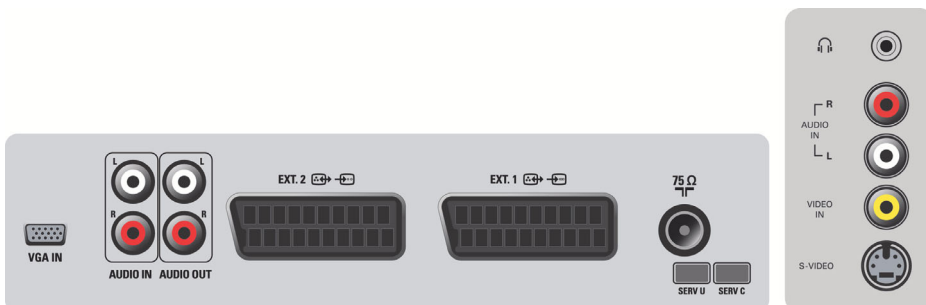

Tuner/Reception/Transmission

- **Tuner bands:** Hyperband, S-Channel, UHF, VHF
- **TV system:** PAL, SECAM
- **Video Playback:** PAL, SECAM, NTSC
- **Aerial Input:** 75 ohm coaxial (IEC75)
- **Tuner Display:** PLL
- **Number of Preset Channels:** 100

Connectivity

- **Ext 1 Scart:** Audio L/R, CVBS in/out, RGB
- **Ext 2 Scart:** CVBS in/out, S-video in, Audio L/R
- **Other connections:** Antenna IEC75, PC-in VGA + Audio L/R in
- **Front / Side connections:** CVBS in, Headphone out, S-video in, Audio L/R in

Power

- **Power consumption:** 120 Normal Operation W
- **Standby power consumption:** > 1 W
- **Ambient temperature:** +5 -/+ 40 C

Dimensions

- **Product weight:** 18.2 kg
- **Weight incl. Packaging:** 22 kg
- **Dimensions (with base) (W x H x D):** 924 x 550 x 222 mm
- **Colour cabinet:** Pearl White Silver
- **Set dimensions (W x H x D):** 924 x 511 x 118 mm
- **Box dimensions (W x H x D):** 1000 x 690 x 240 mm

Accessories

- **Included Accessories:** Power cord, Quick start guide, Registration card, Remote Control, User Manual, Batteries for remote control, Table top stand

Loudspeakers

- **Built-in speakers:** 2

Stereo system					Transmission system					
2CS DK	NICAM DK	2CS BG	NICAM I	NICAM LL'	PAL BG	PAL D/K	PAL I	SECAM BG	SECAM DK	SECAM LL'
•	•	•	•	•	•	•	•	•	•	•