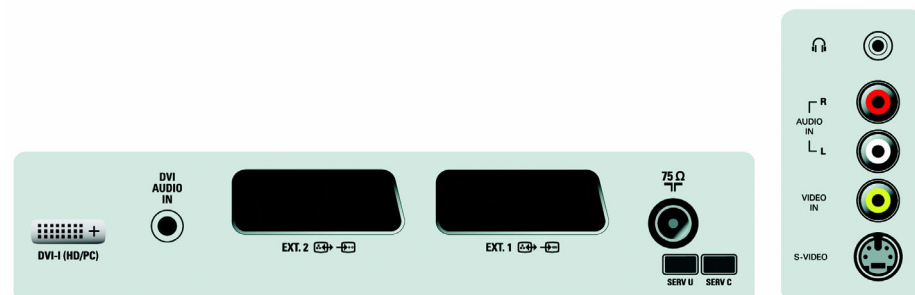

Convenience

- **Clock:** Sleep Timer
- **Ease of Installation:** Auto Program Naming, Automatic Channel Install(ACI), Automatic Tuning System (ATS), Autostore, Fine Tuning, Plug & Play, Program Name, Sorting
- **Ease of Use:** Auto Volume Leveller (AVL), Graphical User Interface, Program List, Smart Picture Control, Smart Sound Control
- **Picture in Picture:** Picture in graphics, Twin page text
- **Remote Control:** Amp, DVD, Multi-functional, TV
- **Remote control type:** RCFE05SPS00
- **Screen Format Adjustments:** 4:3, Movie expand 14:9, Movie expand 16:9, Subtitle Zoom, Super Zoom, Widescreen
- **Teletext:** 10 page Smart Text
- **Teletext enhancements:** Program information Line
- **VESA Mount:** 200 x 100 mm

Accessories

- **Included Accessories:** Batteries for remote control, DVI-I to YPbPr cable, Power cord, Quick start guide, Registration card, Remote Control, Table top stand, User Manual

Dimensions

- **Box dimensions (W x H x D):** 1000 x 690 x 240 mm
- **Colour cabinet:** Silver Frost with Digital Silver Deco Front
- **Dimensions (with base) (W x H x D):** 924 x 550 x 222 mm
- **Product weight:** 18.2 kg
- **Set dimensions (W x H x D):** 924 x 511 x 118 mm
- **Weight incl. Packaging:** 22 kg

Power

- **Ambient temperature:** +5 -/+ 40 C
- **Power consumption:** 120 W Normal Operation W
- **Standby power consumption:** 1 W <

Stereo system					Transmission system					
2CS DK	NICAM DK	2CS BG	NICAM I	NICAM LL	PAL BG	PAL D/K	PAL I	SECAM BG	SECAM DK	SECAM LL
•	•	•	•	•	•	•	•	•	•	•